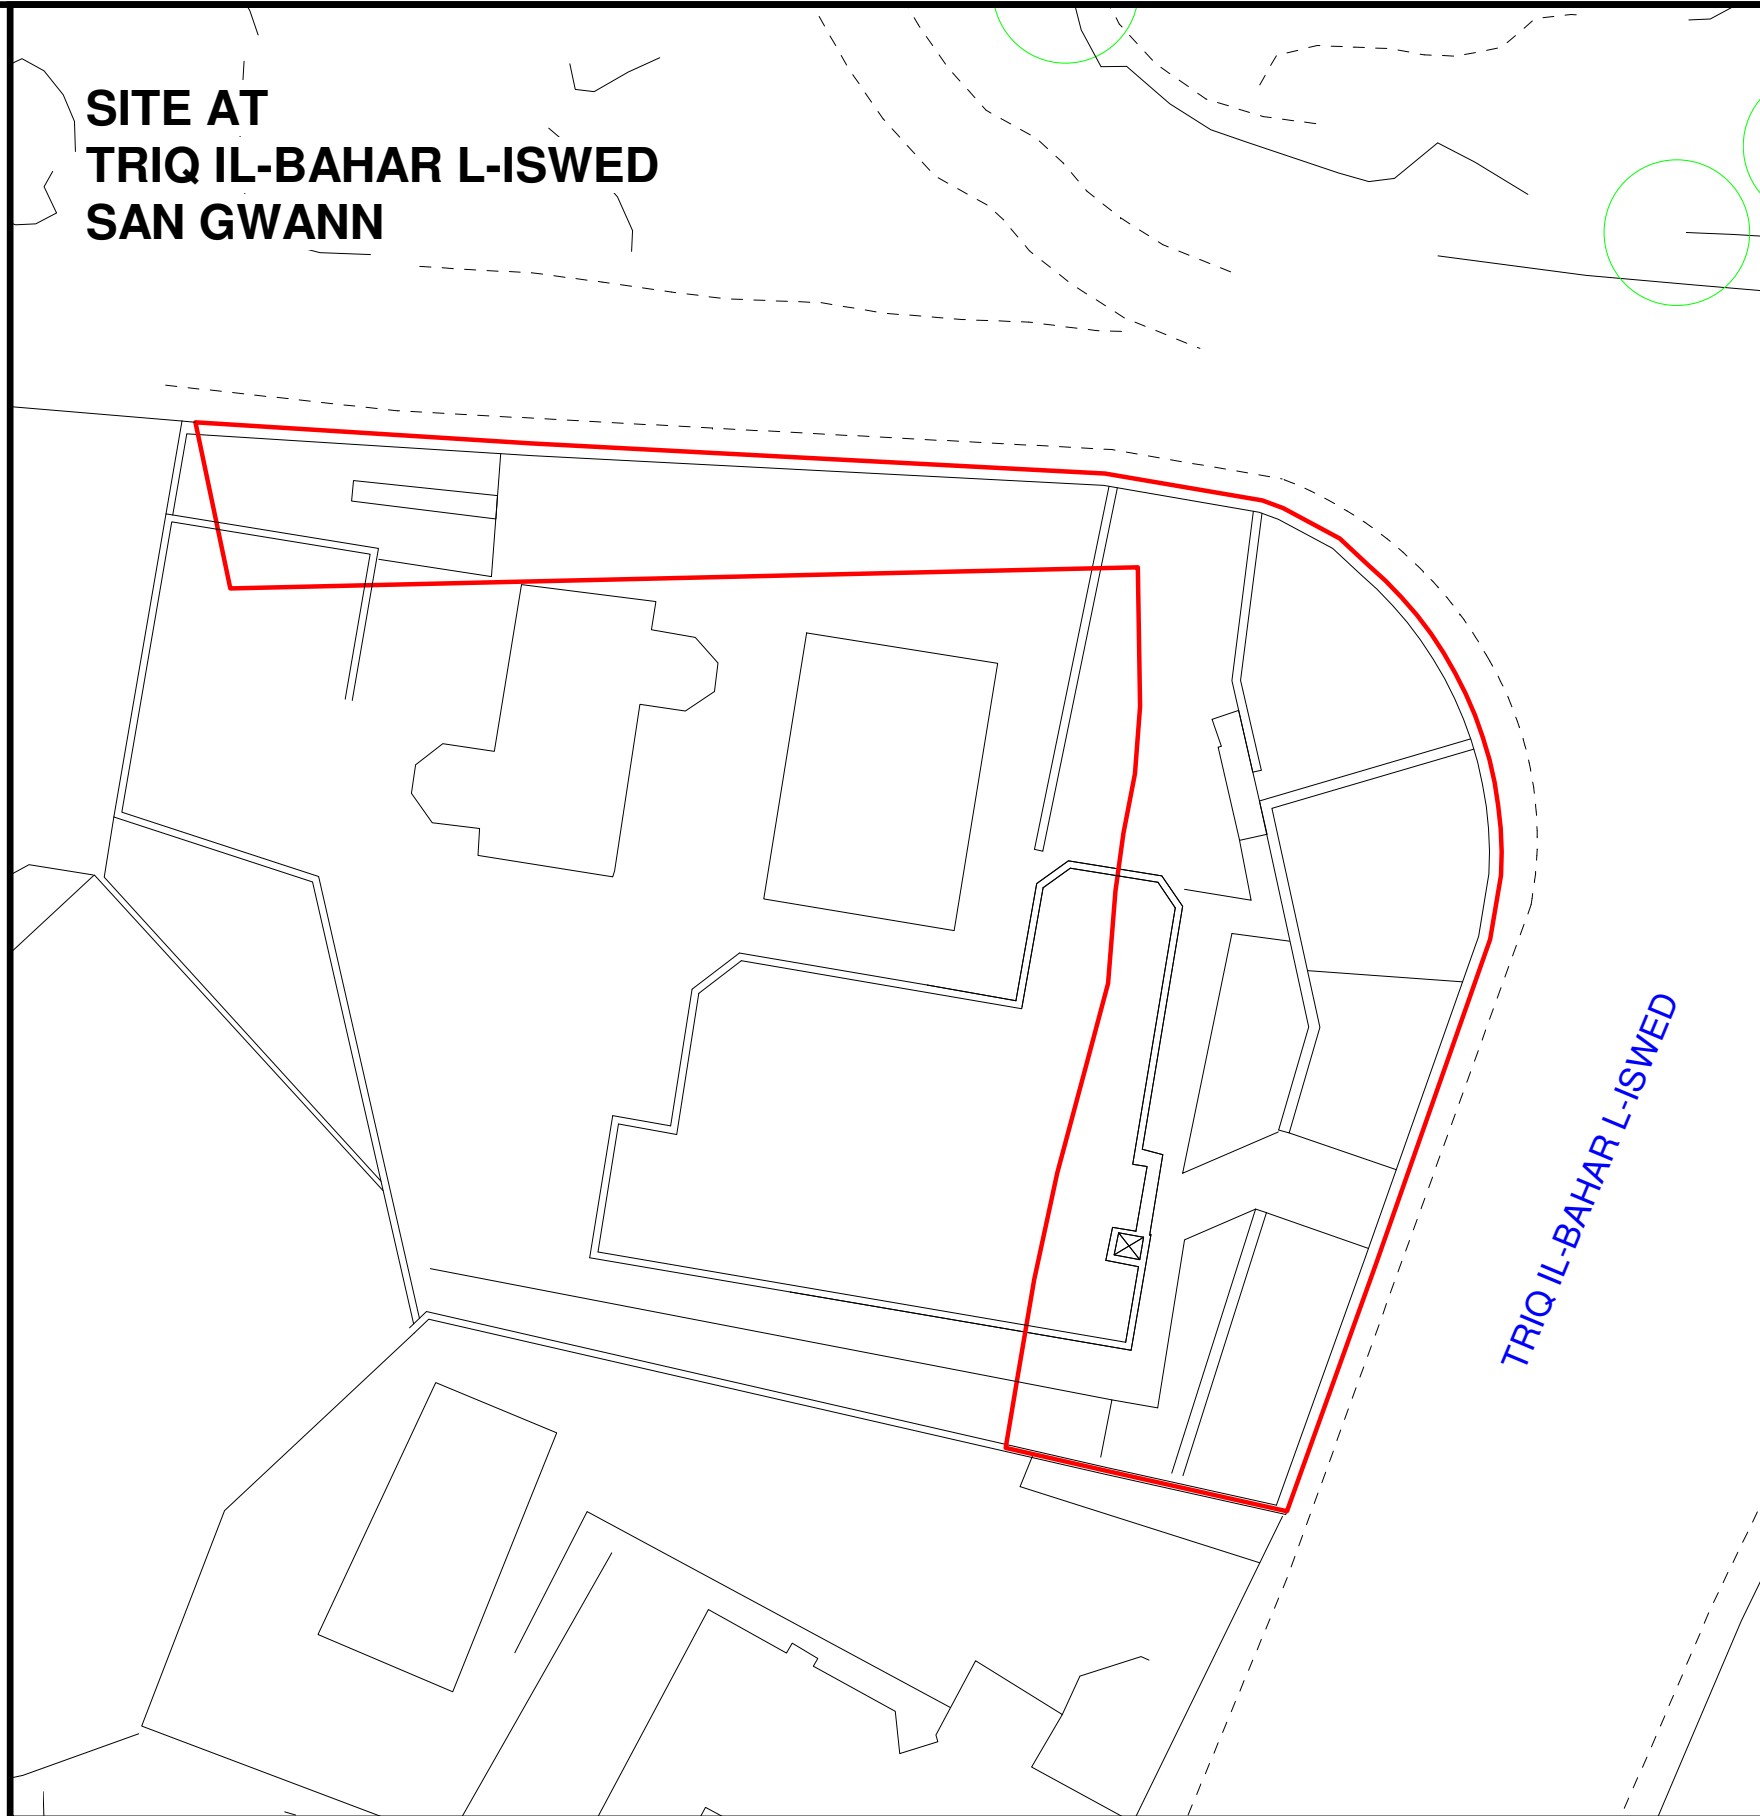

**SITE AT
TRIQ IL-BAHAR L-ISWED
SAN GWANN**

30m
25
20
15
10
5
0
5
10

Scale 1:250

10 5 0 5 10 15 20 25 30m

Scale 1:250

INTERPRETED FROM DEPARTMENTAL RECORDS

Site Plan
S.S. 5274

Scale 1:2500
Map Ref. 53177
74785

 PROPERTY No: E264690
AREA: 484m²

**GOVERNMENT PROPERTY DEPARTMENT
ESTATE MANAGEMENT DIRECTORATE**

LOCALITY: SAN GWANN

P.D. No: 2014_356

SCALE 1:250

FILE: L.273/2013

**DRAWN BY:
CHRS012**

(sgd. S. Scotto)