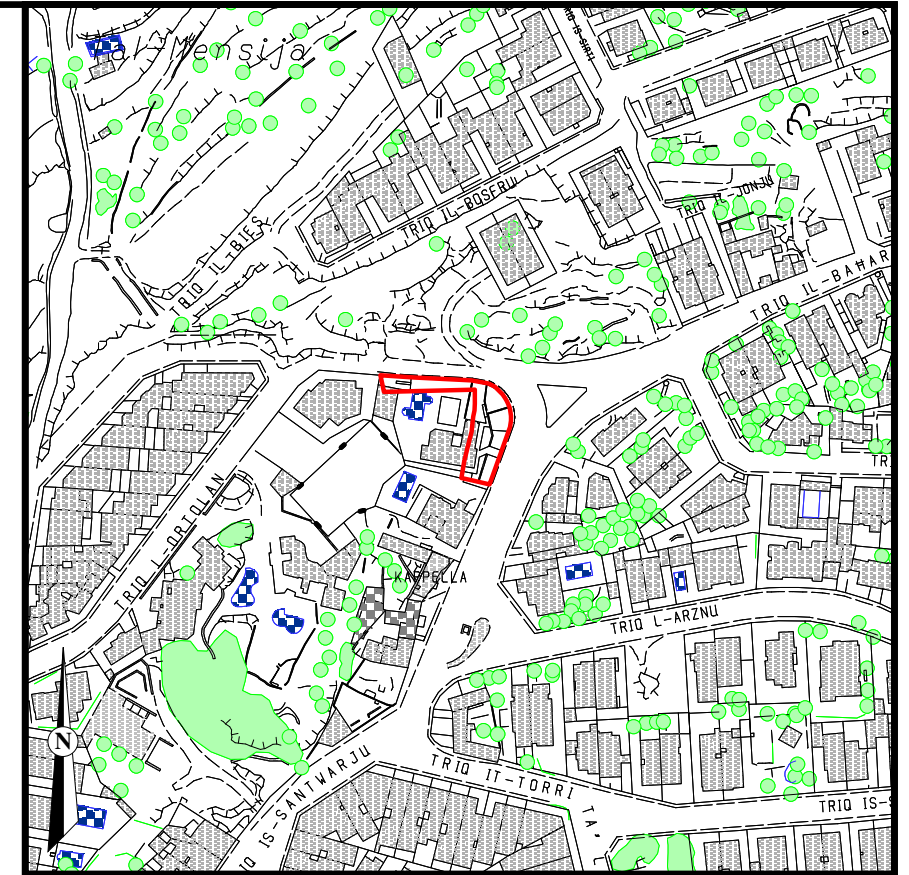

**SITE AT
TRIQ IL-BAHAR L-ISWED
SAN GWANN**

30m
25
20
15
10
5
0
5
10

Scale 1:250

10 5 0 5 10 15 20 25 30m

Scale 1:250

INTERPRETED FROM DEPARTMENTAL RECORDS

Site Plan
S.S. 5274

Scale 1:2500
Map Ref. 53177
74785

 PROPERTY No: E264690
AREA: 484m²

**GOVERNMENT PROPERTY DEPARTMENT
ESTATE MANAGEMENT DIRECTORATE**

LOCALITY: SAN GWANN

P.D. No: 2014_356

SCALE 1:250

FILE: L.273/2013

**DRAWN BY:
CHRS012**

(sgd. S. Scotto)