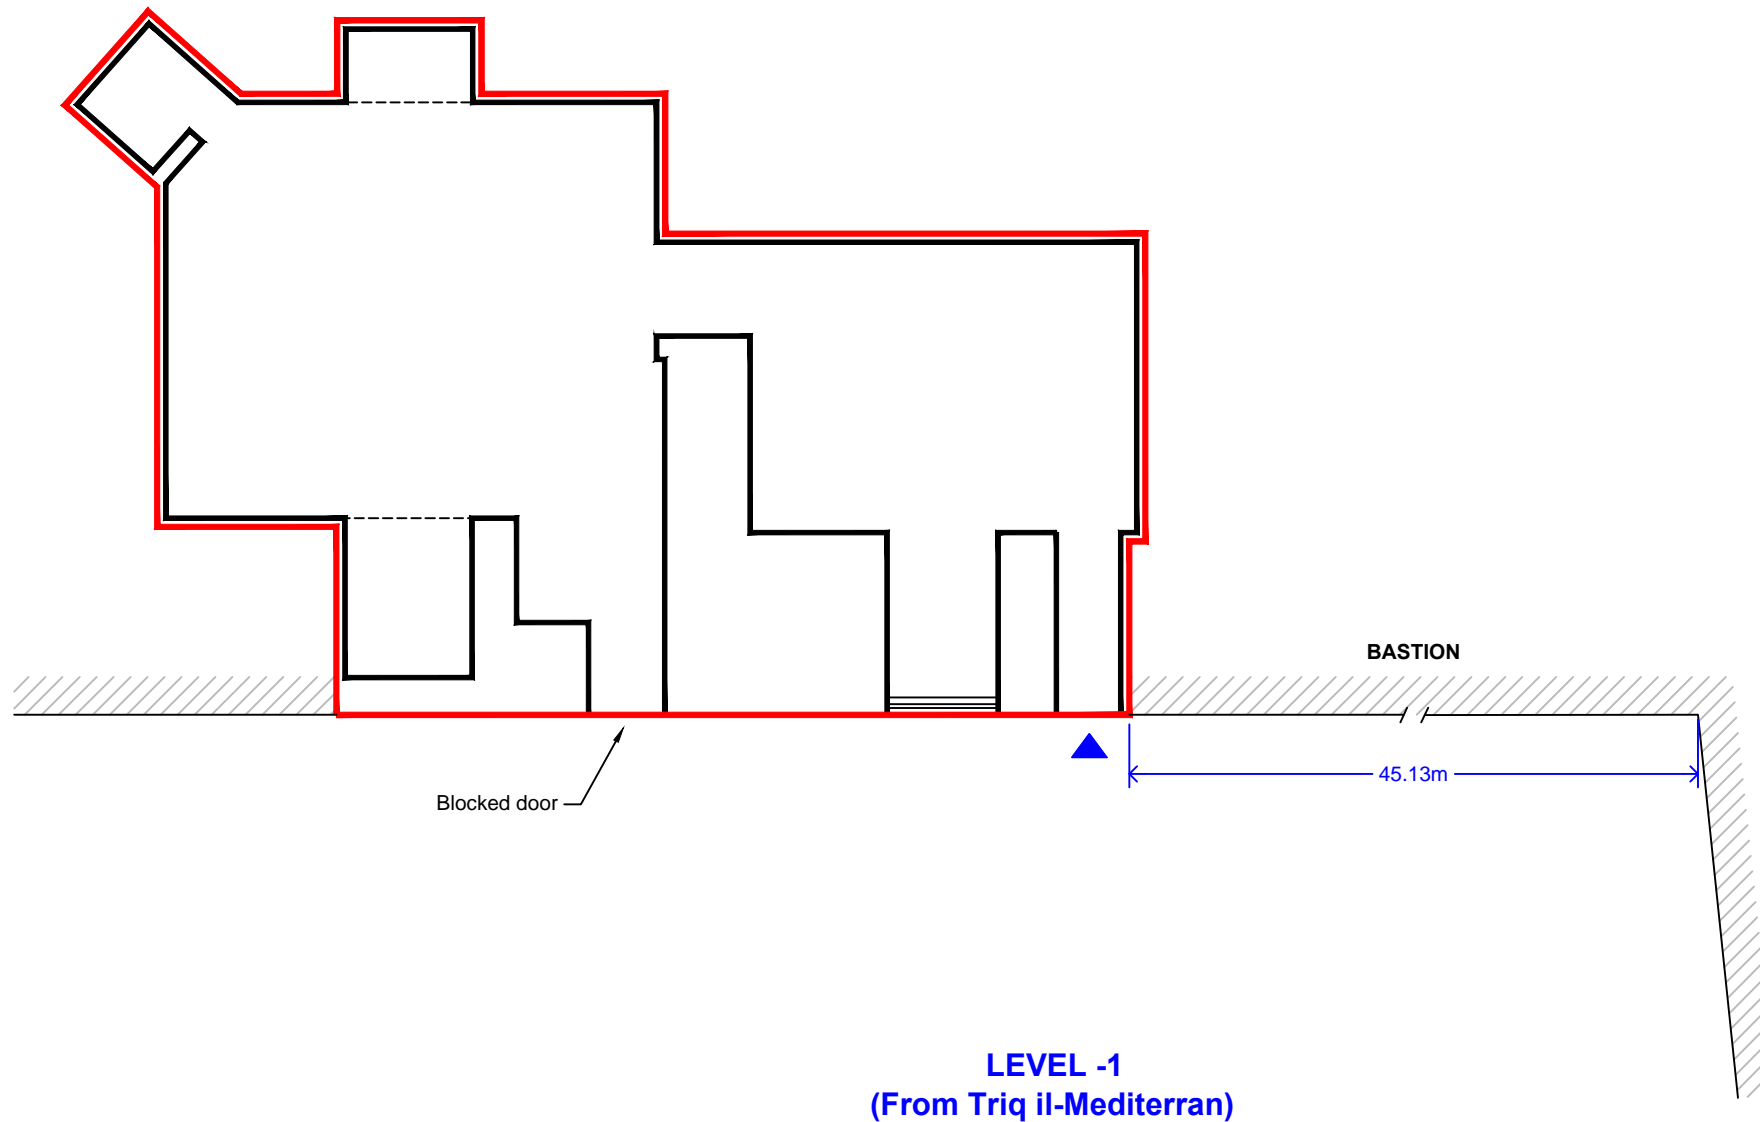

SHELTER off TRIQ IL-MEDITERRAN, VALLETTA.

SCALE 1 : 100

SCALE 1 : 100

VALLETTA

Site Plan
S.S. 5673

Scale 1:2500
Map Ref.: 56588
73075

 Property No : 94832
Area : 93m²

Auberge de Baviere
St. Sebastian Str, Valletta
Phone (00356) 2295 3238/39/40/42
Website
landsauthority.org.mt

Estate Management & Business Development

Locality: VALLETTA	
P.D. No.: LD 124 / 66 / A	Scale : 1 : 100
File No.: L 288 / 65	Drawn by : cianj014

(sgd. S. Scotto)

A&CE

Date : **21 st August 2020**