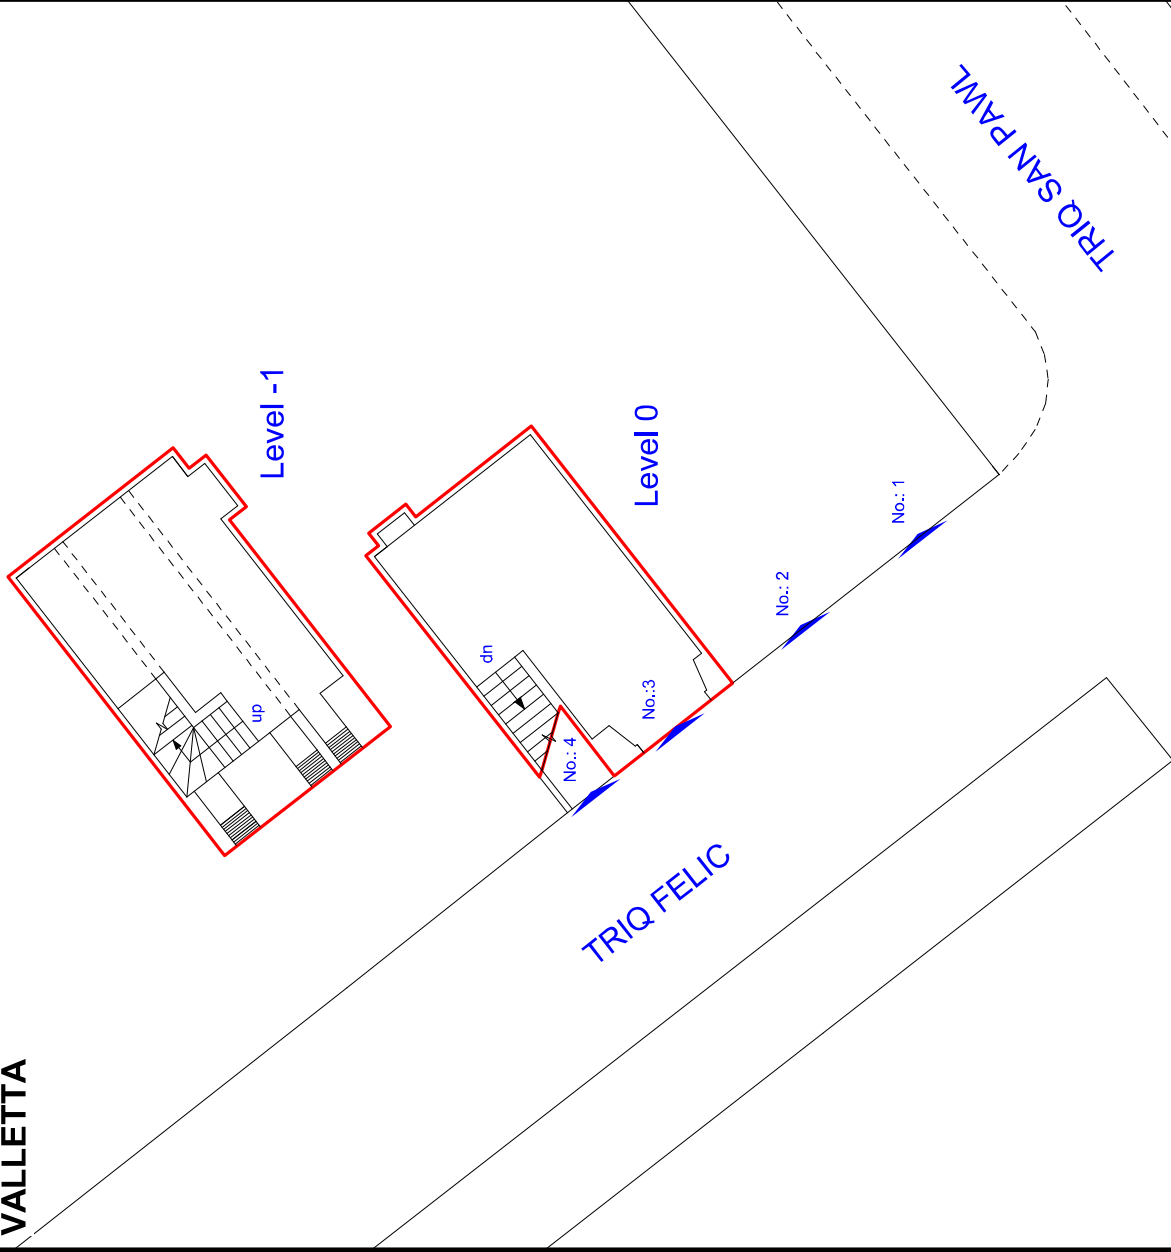

**SHOP No.: 3
TRIQQ FELIC
VALLETTA**

Scale 1:100

CHECKED ON SITE - MARCH 2010

Site Plan Scale 1:2500
S.S. 5672 Map Ref. 56272
72929

PROPERTY No.: 83024
AREA LEVEL -1: 26m²
AREA LEVEL 0: 23m²

GOVERNMENT PROPERTY DIVISION ESTATE MANAGEMENT DEPARTMENT	
LOCALITY: VALLETTA	
P.D. No: 214_88_A	SCALE 1:100
FILE: L312/78	DRAWN BY: FALZ002
(sgd. S. Scottu)	(sgd. A. Mifsud)
A&CE	A/Director Estate Management
DATE: 22/03/2010	DATE: 22/03/2010