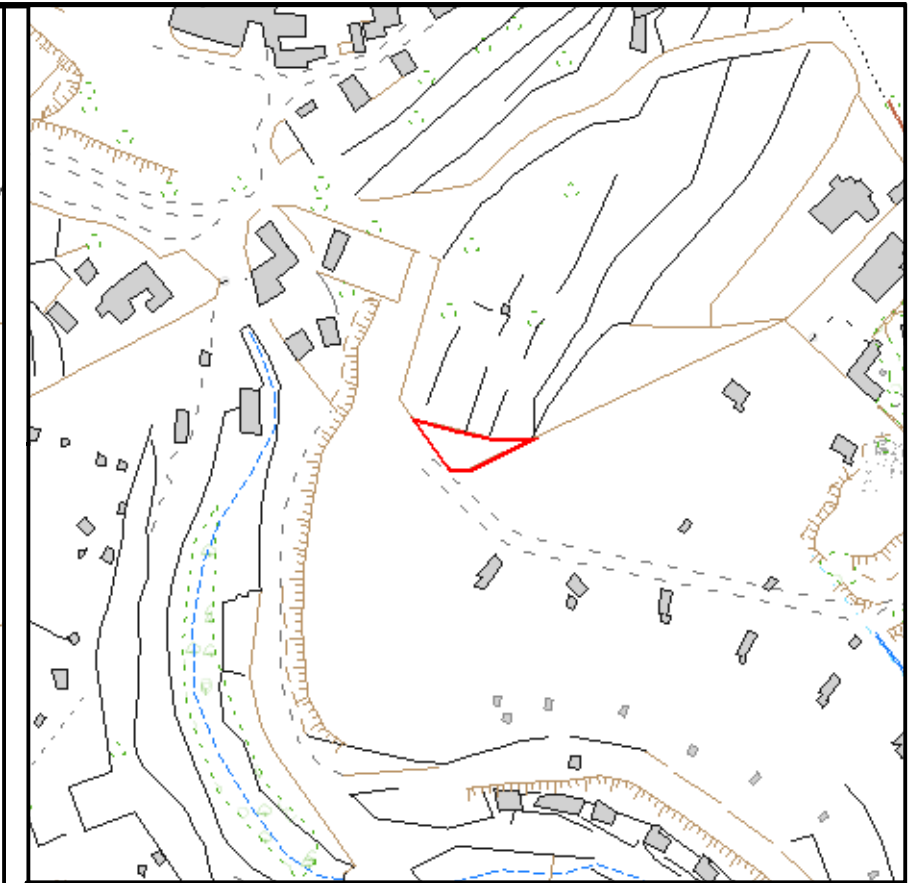

**SITE AT,
TRIQ IL-WIED TA` HAS-SAPTAN,
BIRZEBBUGIA**

Checked on site February 2020

Site Plan **Scale: 1:2500**
S.S. 5666 **Map Ref. X:57228** **X:457171**
 Y:66305 (ED50)Y:3966108 (WGS84)

 **PROPERTY No.: E269983**
AREA : 270 m²

**LANDS AUTHORITY - ESTATE MANAGEMENT
AND BUSINESS DEVELOPMENT DIRECTORATE**

LOCALITY: BIRZEBBUGIA

P.D. NO: 2020_0163

SCALE 1:500

FILE: L 217/2018

DRAWN BY:
xuerl030

(sgd. S. Scotto)

(sgd. R. Demicoli)