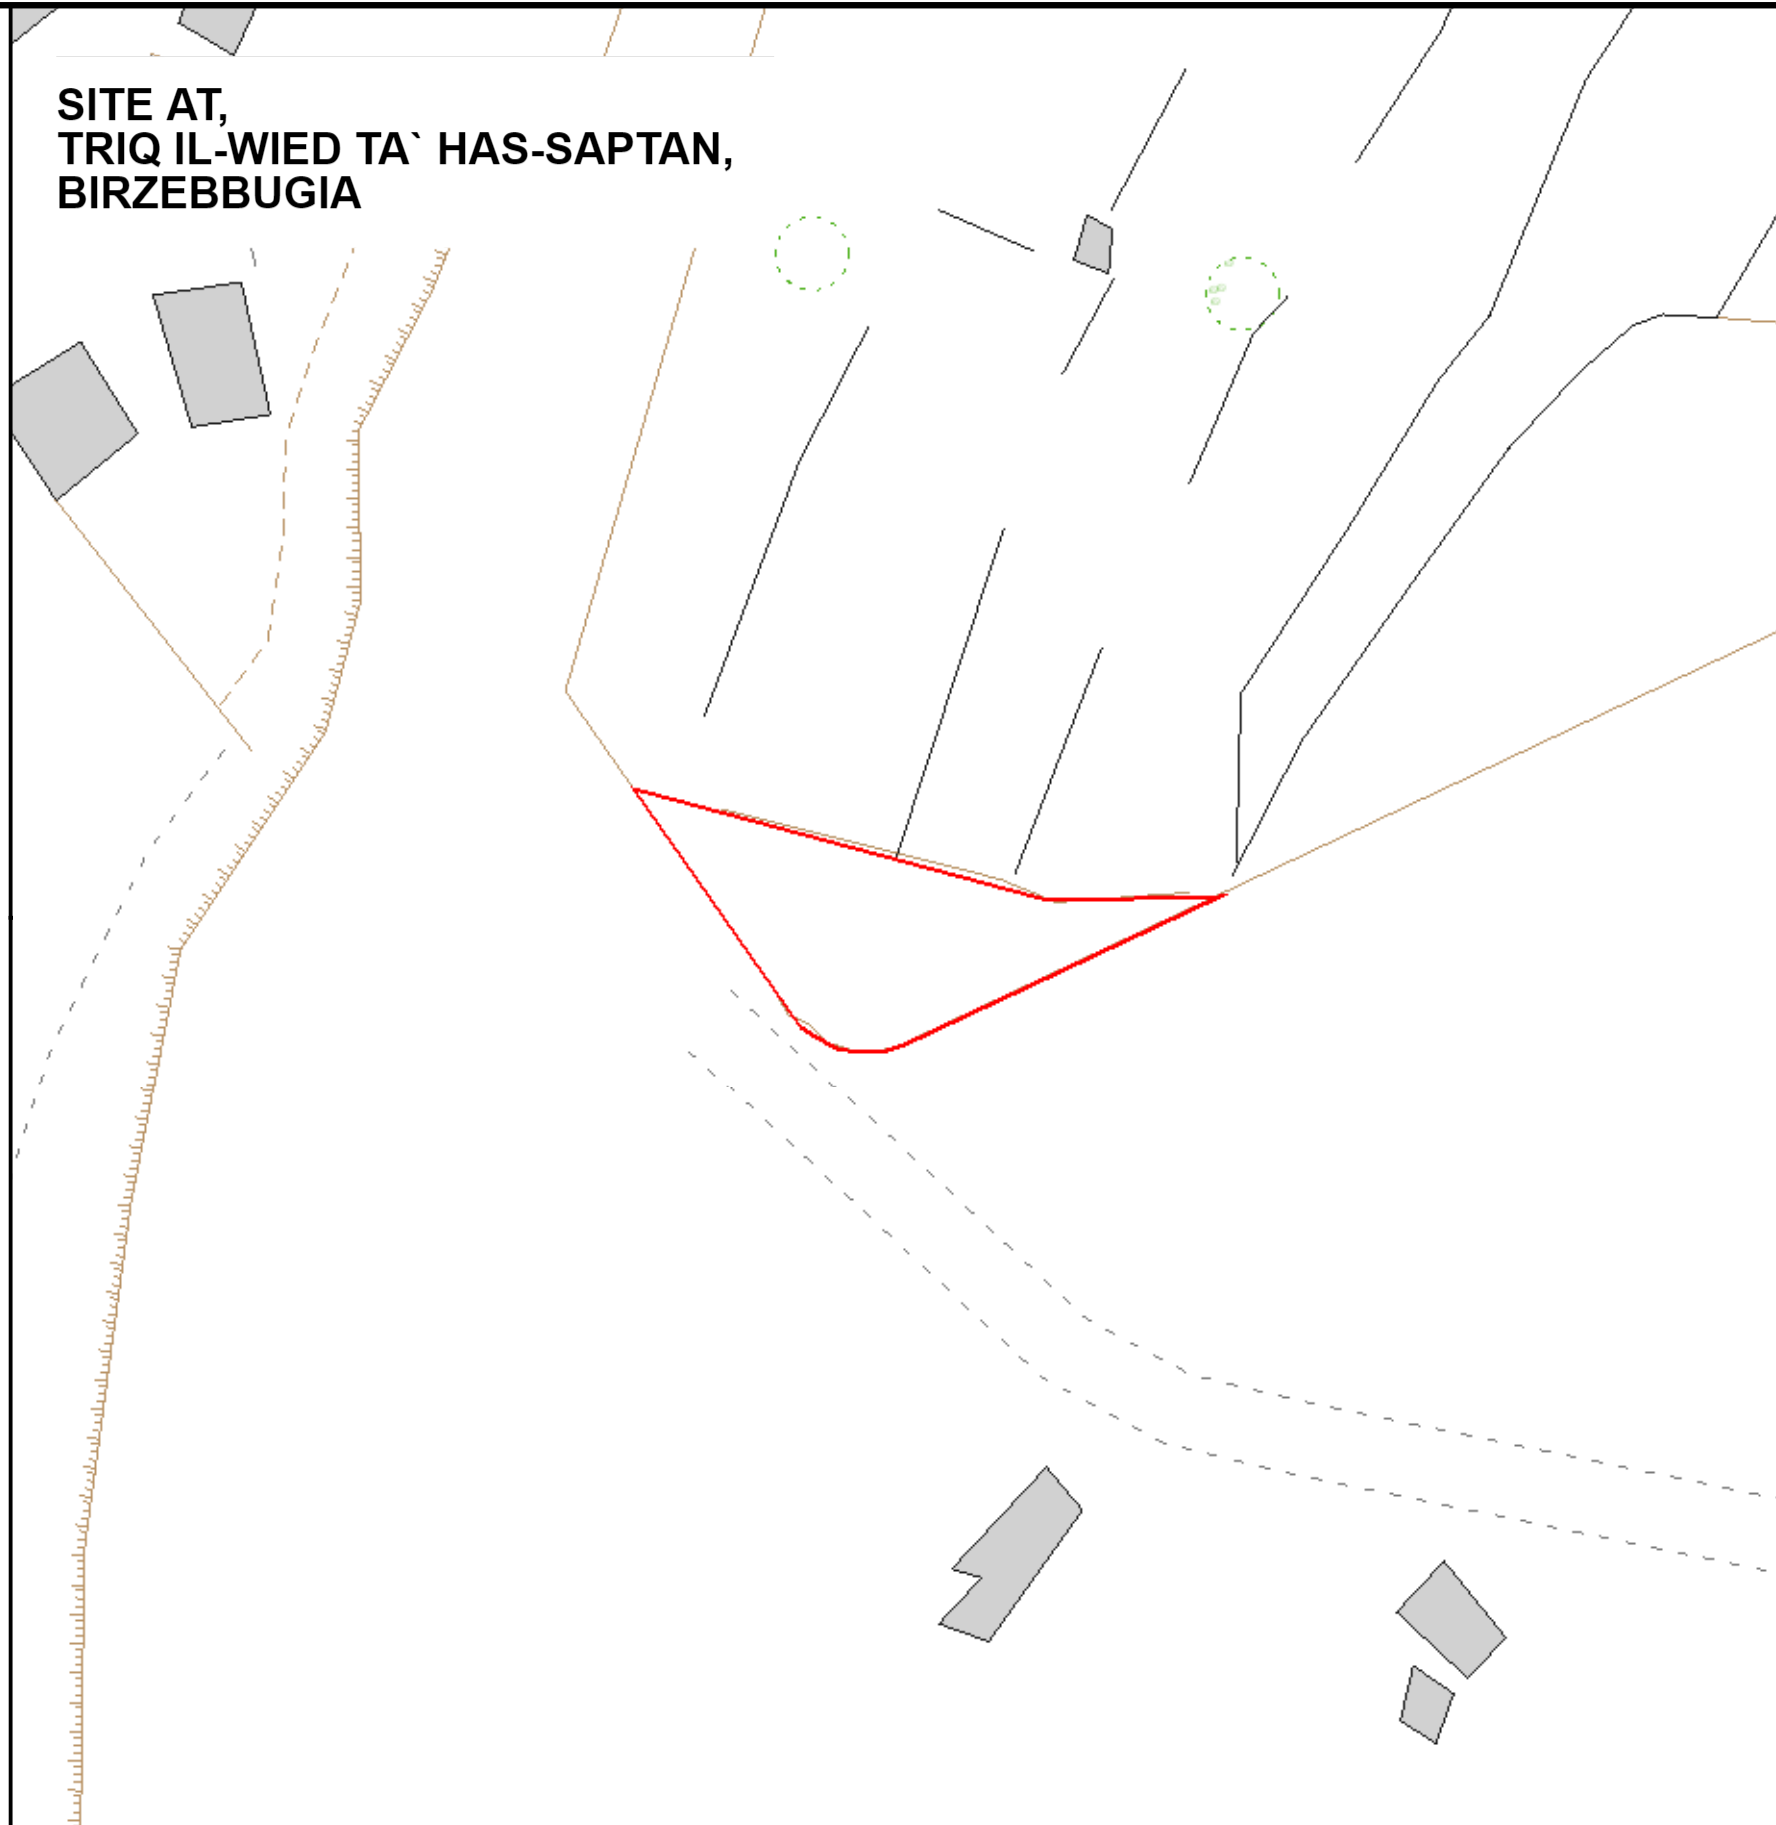

**SITE AT,
TRIQ IL-WIED TA` HAS-SAPTAN,
BIRZEBBUGIA**

Checked on site February 2020

Site Plan **Scale: 1:2500**
S.S. 5666 **Map Ref. X:57228** **X:457171**
 Y:66305 (ED50)Y:3966108 (WGS84)

 **PROPERTY No.: E269983**
AREA : 270 m²

**LANDS AUTHORITY - ESTATE MANAGEMENT
AND BUSINESS DEVELOPMENT DIRECTORATE**

LOCALITY: BIRZEBBUGIA

P.D. NO: 2020_0163

SCALE 1:500

FILE: L 217/2018

DRAWN BY:
xuerl030

(sgd. S. Scotto)

(sgd. R. Demicoli)