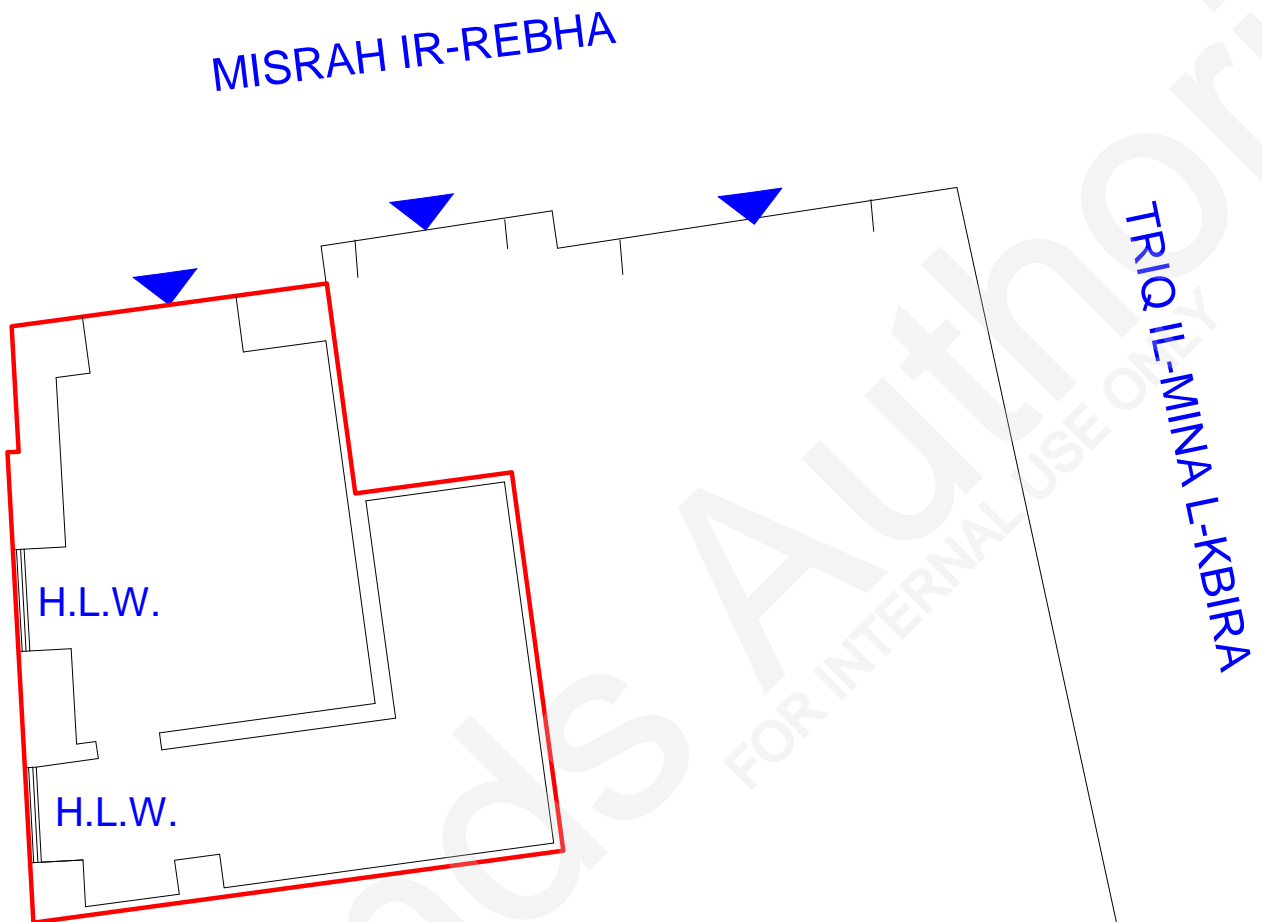

**SHOP No.: 7 BLOCK No.:16  
MISRAH IR-REBHA  
BIRGU**

TRIQ DESAIN

CHECKED ON SITE AUGUST 2011

Site Plan Scale 1:2500  
S.S. 5671 Map Ref. 56920 71801

PROPERTY No.: 63700  
AREA : 47m<sup>2</sup>

<b>GOVERNMENT PROPERTY DIVISION ESTATE MANAGEMENT DEPARTMENT</b>	
<b>LOCALITY: BIRGU</b>	
<b>P.D. No: 2011_736</b>	<b>SCALE 1:100</b>
<b>FILE: L487/64</b>	<b>DRAWN BY: GAUCN003</b>
<b>(sgd. C. Said)</b>	<b>(sgd. R. Camilleri)</b>
<b>A&amp;CE DATE: 12/09/2011</b>	<b>Director Estate Management DATE: 12/09/2011</b>