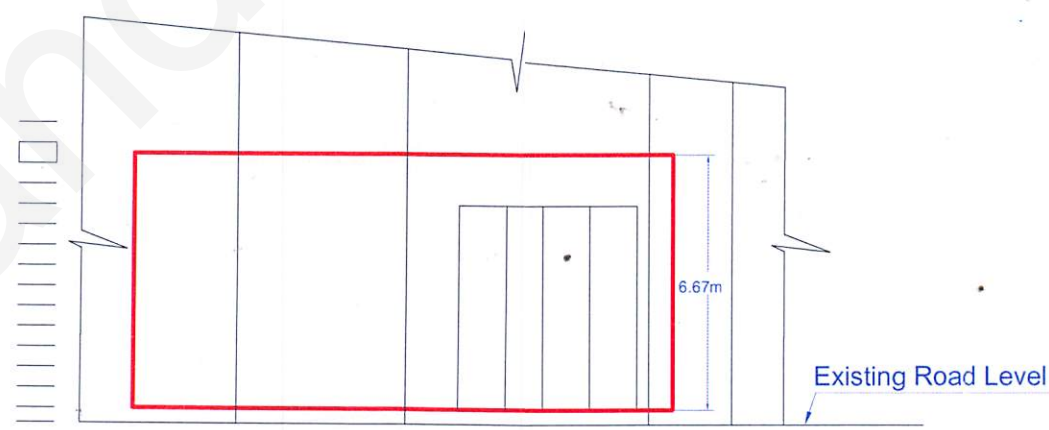

2B

GARAGE No.:8
"APPARTAMENTI INDIPENDENZA"
SANTA LUCIA HOUSING ESTATE
SANTA LUCIA

CHECKED ON SITE - DECEMBER 2009

Site Plan
 S.S. 5468

Scale 1:2500
 Map Ref. 55316
 68879

□ PROPERTY No.:76507
 AREA : 65m²

GOVERNMENT PROPERTY DIVISION ESTATE MANAGEMENT DEPARTMENT	
LOCALITY: SANTA LUCIJA	
P.D. No: 11_82_114	SCALE 1:200
FILE: 605/86/8	DRAWN BY: FALZS002
(sgd. S. Scotto)	(sgd. A. Mifsud)
A&CE DATE: 22/12/2009	A/Director Estate Management DATE: 22/12/2009