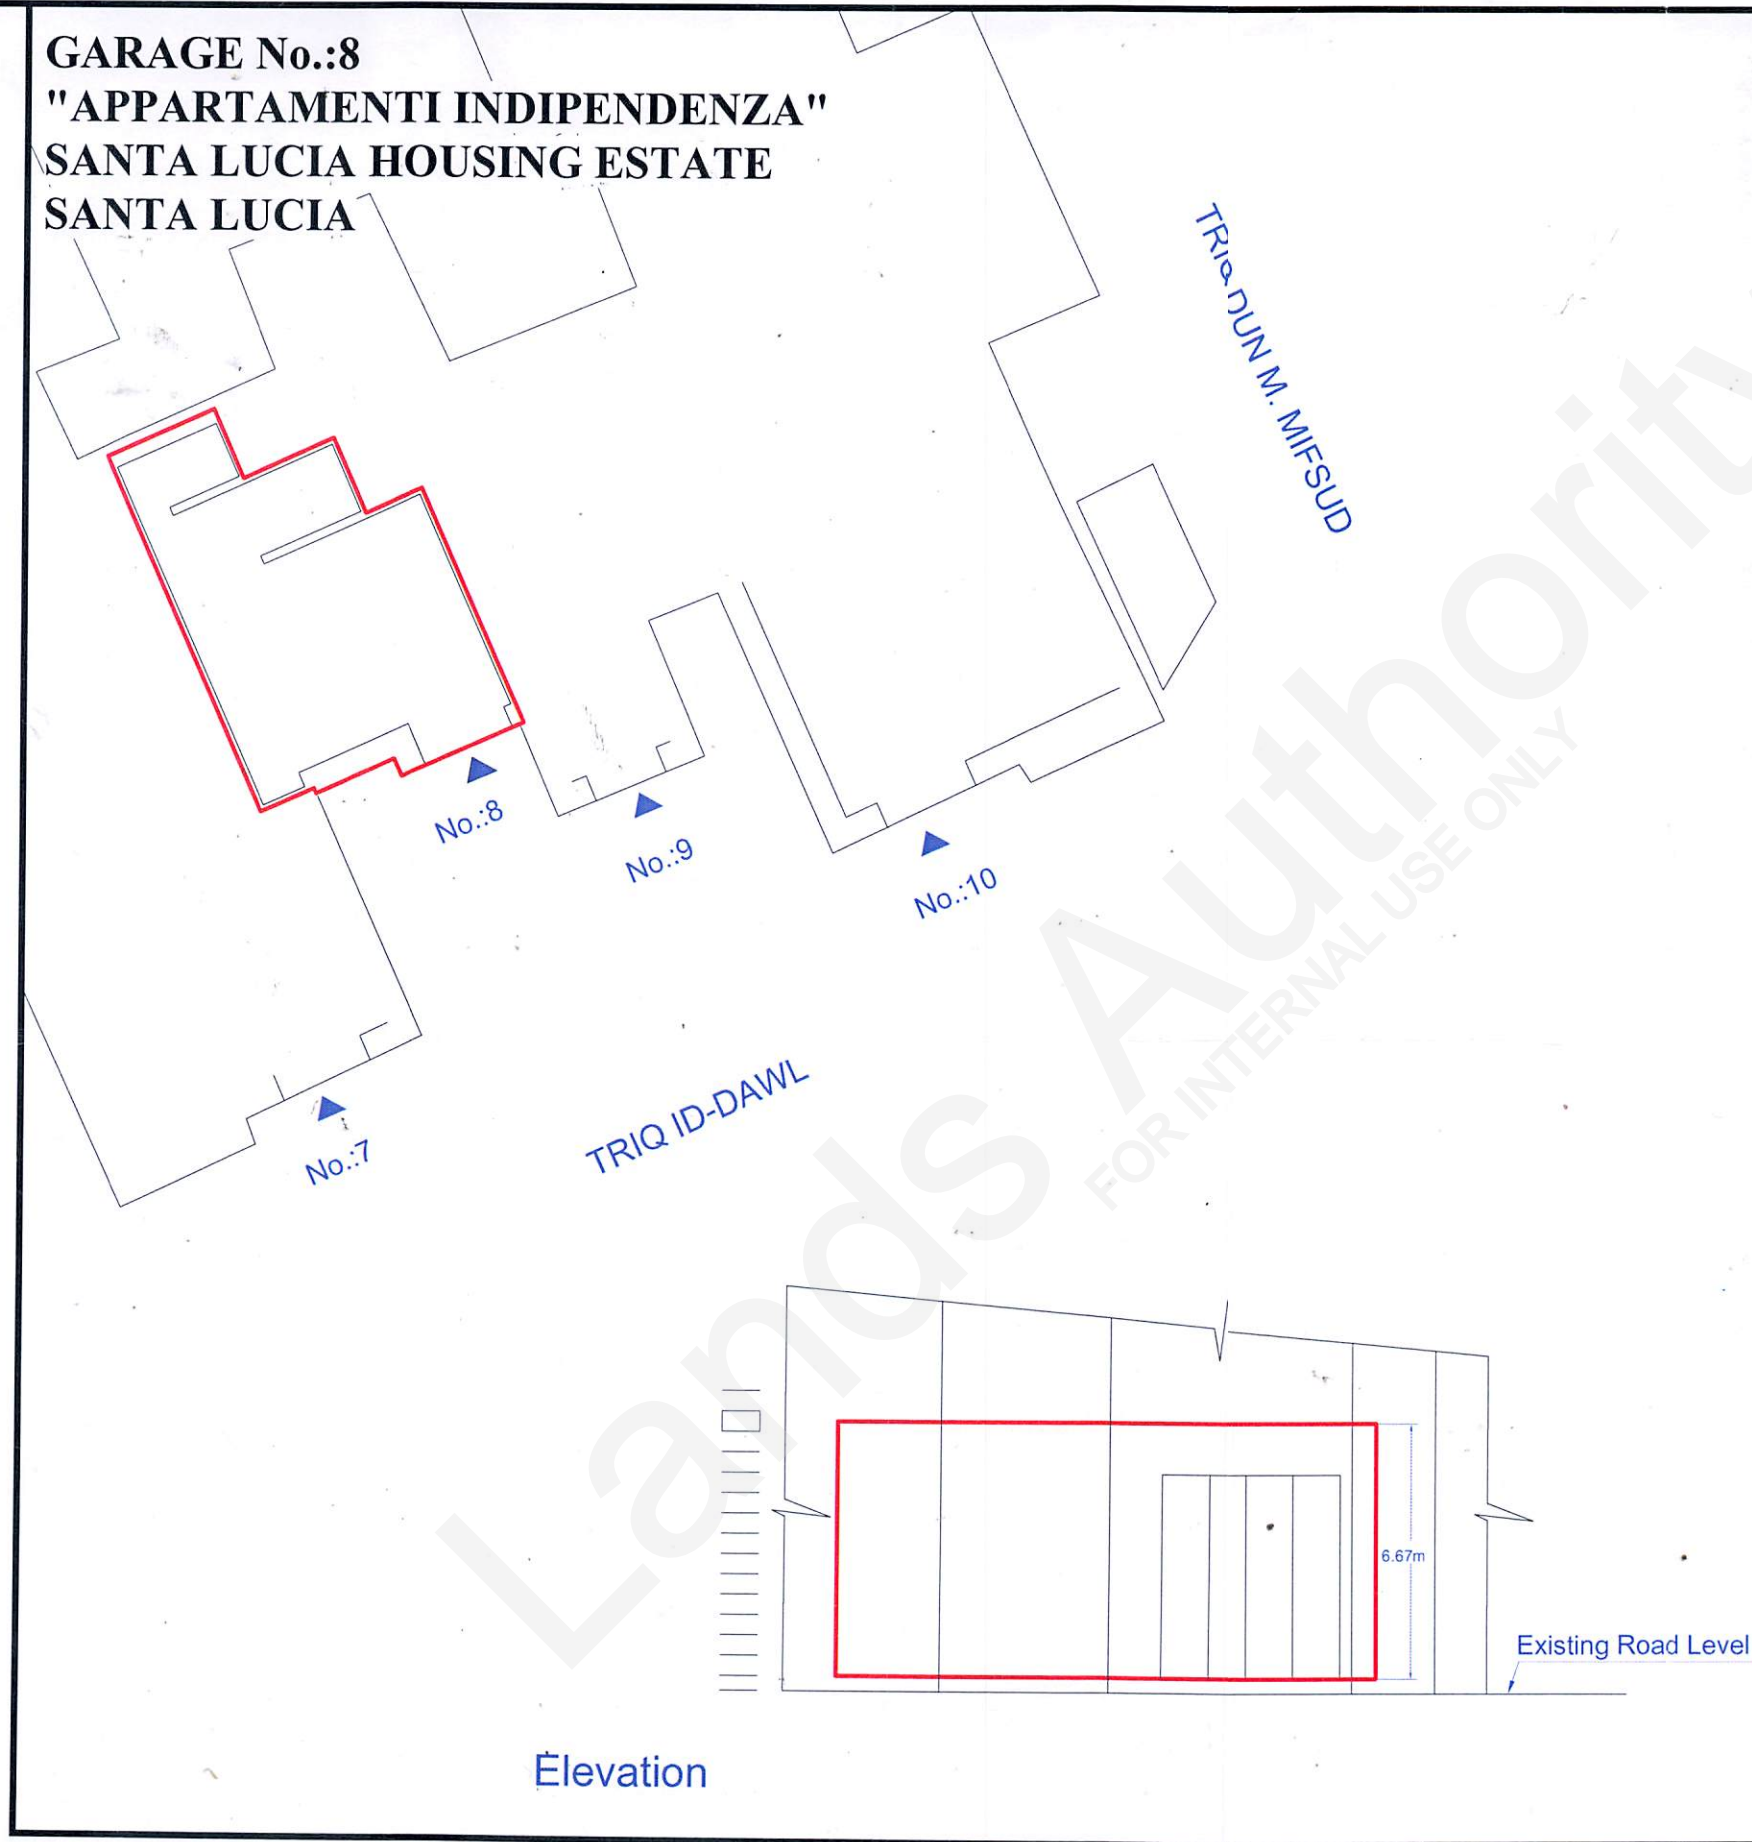

2B

GARAGE No.:8
"APPARTAMENTI INDIPENDENZA"
SANTA LUCIA HOUSING ESTATE
SANTA LUCIA

CHECKED ON SITE - DECEMBER 2009

Site Plan
 S.S. 5468

Scale 1:2500
 Map Ref. 55316
 68879

□ PROPERTY No.:76507
 AREA : 65m²

GOVERNMENT PROPERTY DIVISION ESTATE MANAGEMENT DEPARTMENT	
LOCALITY: SANTA LUCIJA	
P.D. No: 11_82_114	SCALE 1:200
FILE: 605/86/8	DRAWN BY: FALZS002
(sgd. S. Scotto)	(sgd. A. Mifsud)
A&CE DATE: 22/12/2009	A/Director Estate Management DATE: 22/12/2009