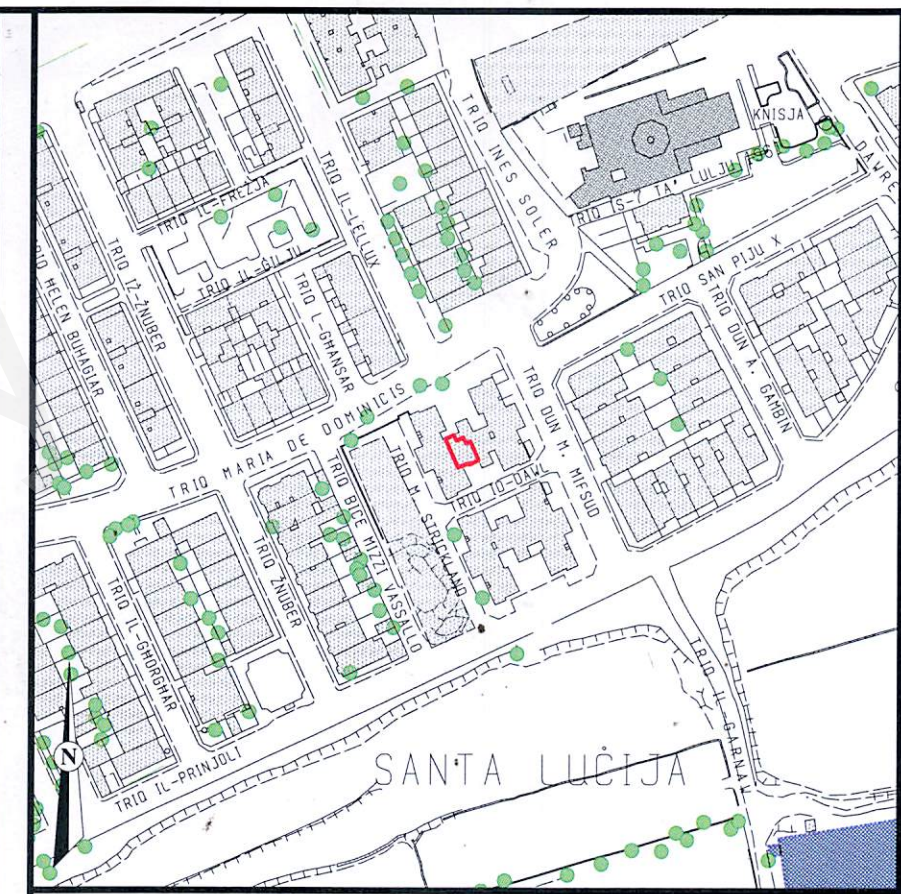

2B

GARAGE No.:8
"APPARTAMENTI INDIPENDENZA"
SANTA LUCIA HOUSING ESTATE
SANTA LUCIA

CHECKED ON SITE - DECEMBER 2009

Site Plan
 S.S. 5468

Scale 1:2500
 Map Ref. 55316
 68879

□ PROPERTY No.:76507
 AREA : 65m²

GOVERNMENT PROPERTY DIVISION ESTATE MANAGEMENT DEPARTMENT	
LOCALITY: SANTA LUCIJA	
P.D. No: 11_82_114	SCALE 1:200
FILE: 605/86/8	DRAWN BY: FALZS002
(sgd. S. Scotto)	(sgd. A. Mifsud)
A&CE DATE: 22/12/2009	A/Director Estate Management DATE: 22/12/2009