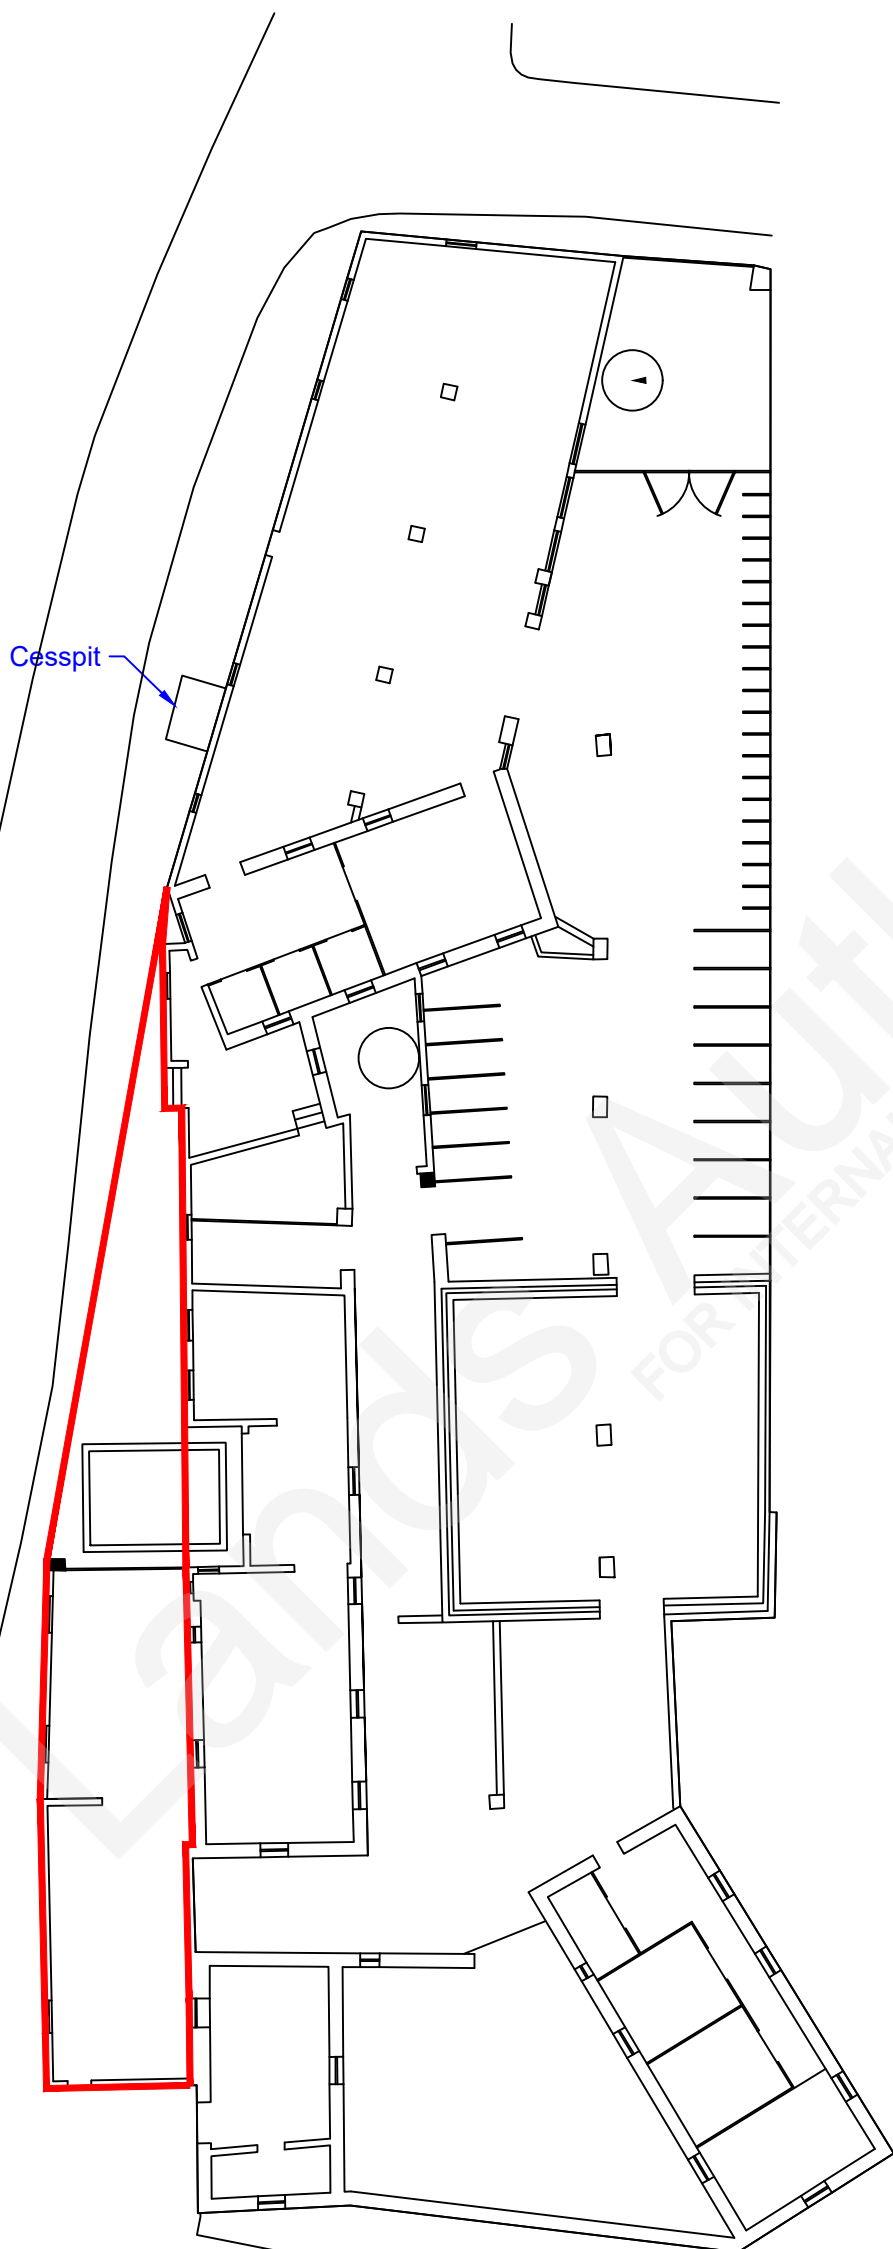

Part of Farm on Plot No. 1
Salina HAA Gunsite
Salina
I/o NAXXAR

Site Plan
 S.S 4878

Scale 1:2500
 Map Ref.: 48506
 78258

 Property No : **E269146**
 Area : **131m²**

Scale 1:250

Extent interpreted from PD 261_73_2.