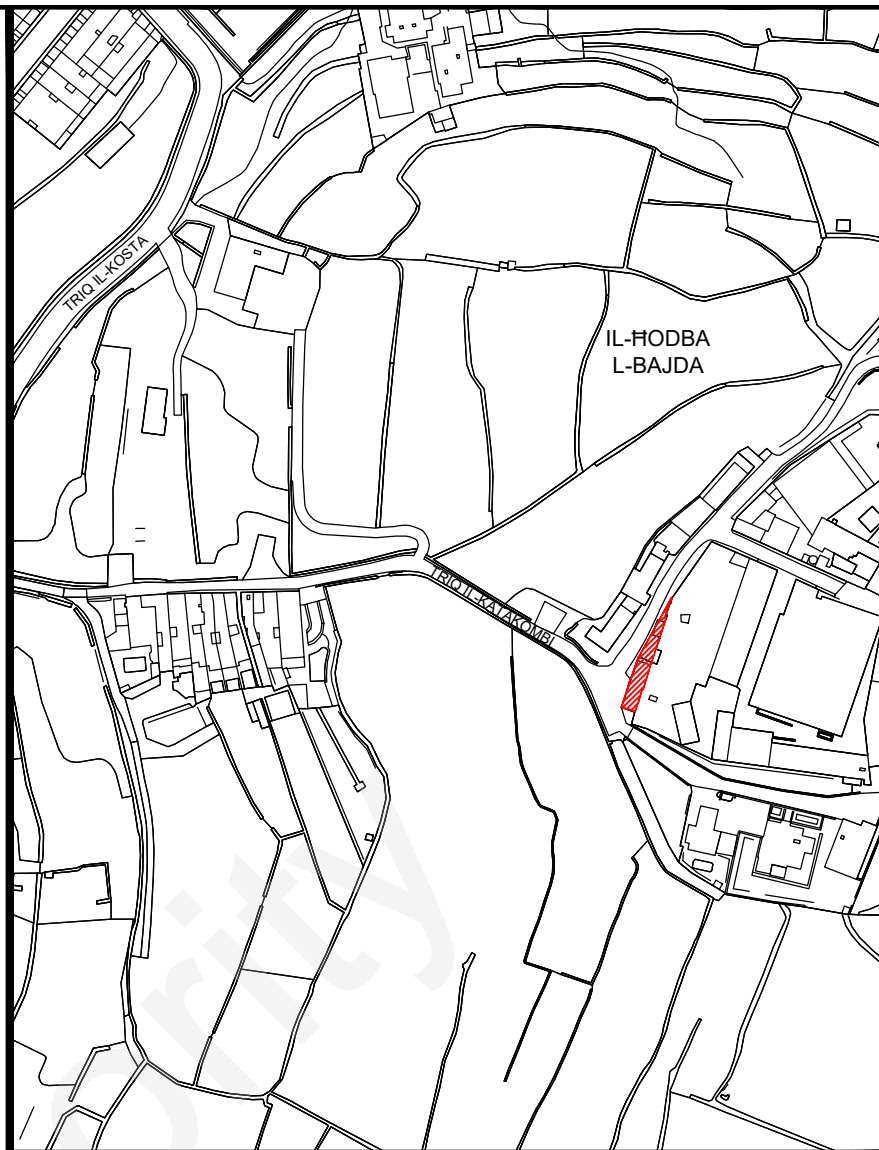

Part of Farm on Plot No. 1
Salina HAA Gunsite
Salina
I/o NAXXAR

Site Plan
 S.S 4878

Scale 1:2500
 Map Ref.: 48506
 78258

 Property No : **E269146**
 Area : **131m²**

Scale 1:250

Extent interpreted from PD 261_73_2.