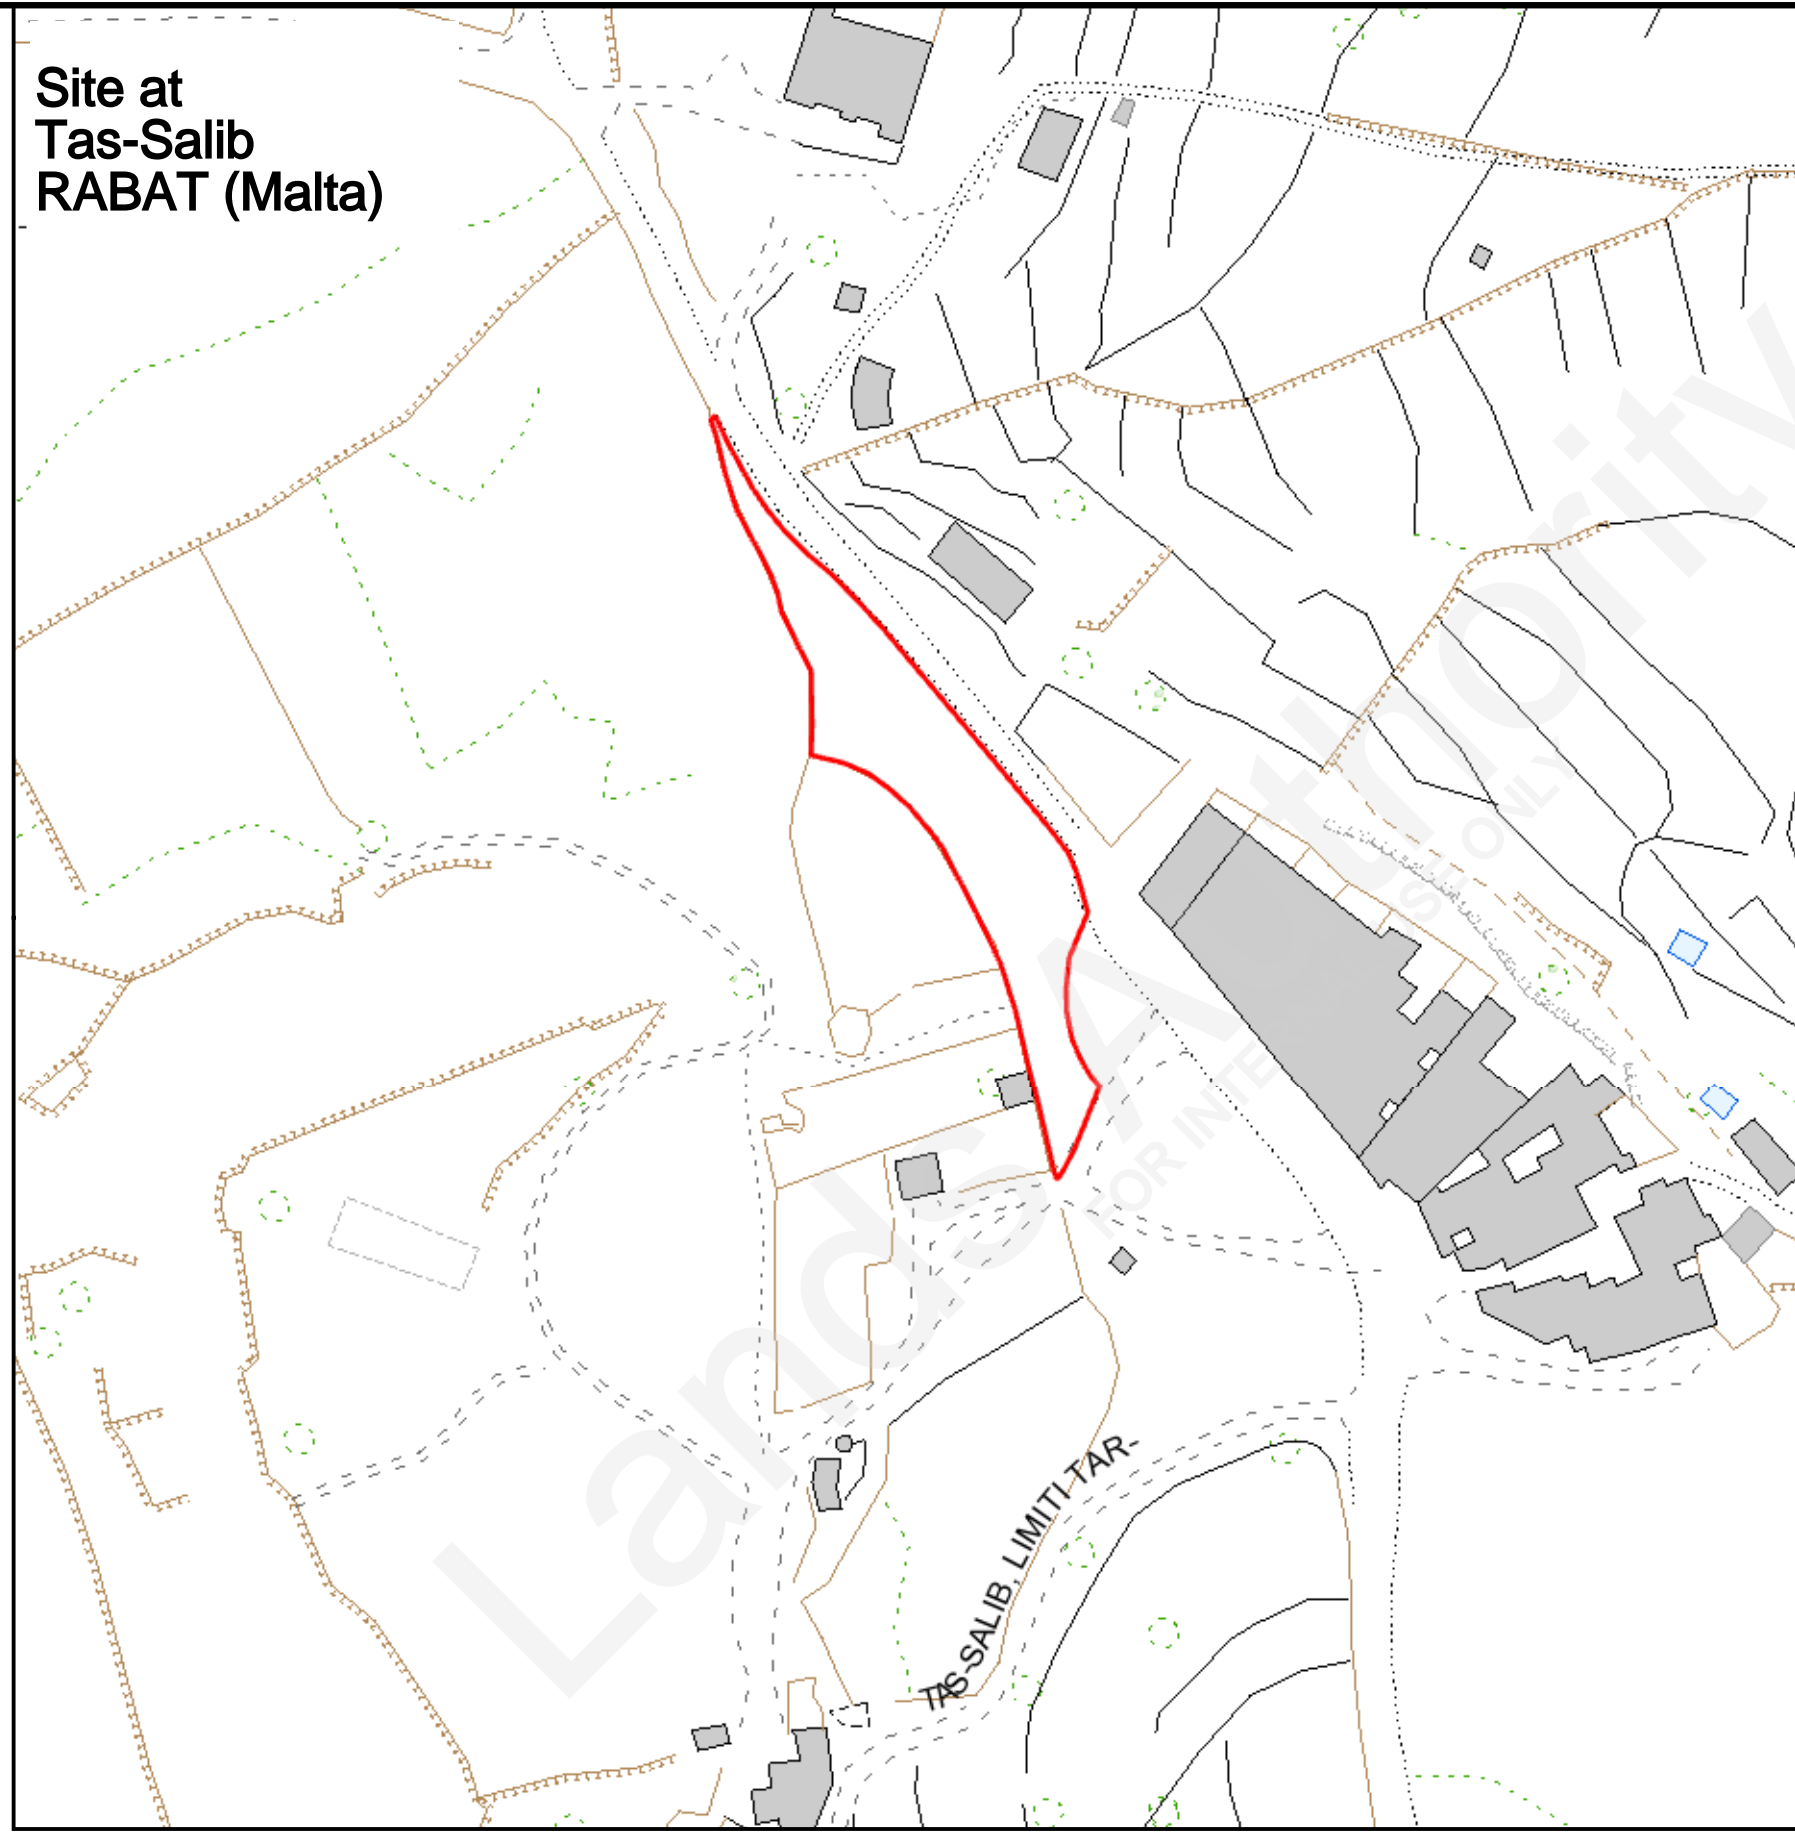

8A

Site at Tas-Salib RABAT (Malta)

Site Plan	Scale: 1:2500
S.S. 4272	Map Ref. 44107 72804

 Property No. : E271300
Area : 1,618m²

**LANDS AUTHORITY - ESTATE MANAGEMENT
AND BUSINESS DEVELOPMENT DIRECTORATE**

LOCALITY: RABAT (Malta)

P.D. NO: 2011_202_A	SCALE 1:1250
----------------------------	---------------------

FILE: L/0473/2022	DRAWN BY: mizzj131
--------------------------	-------------------------------