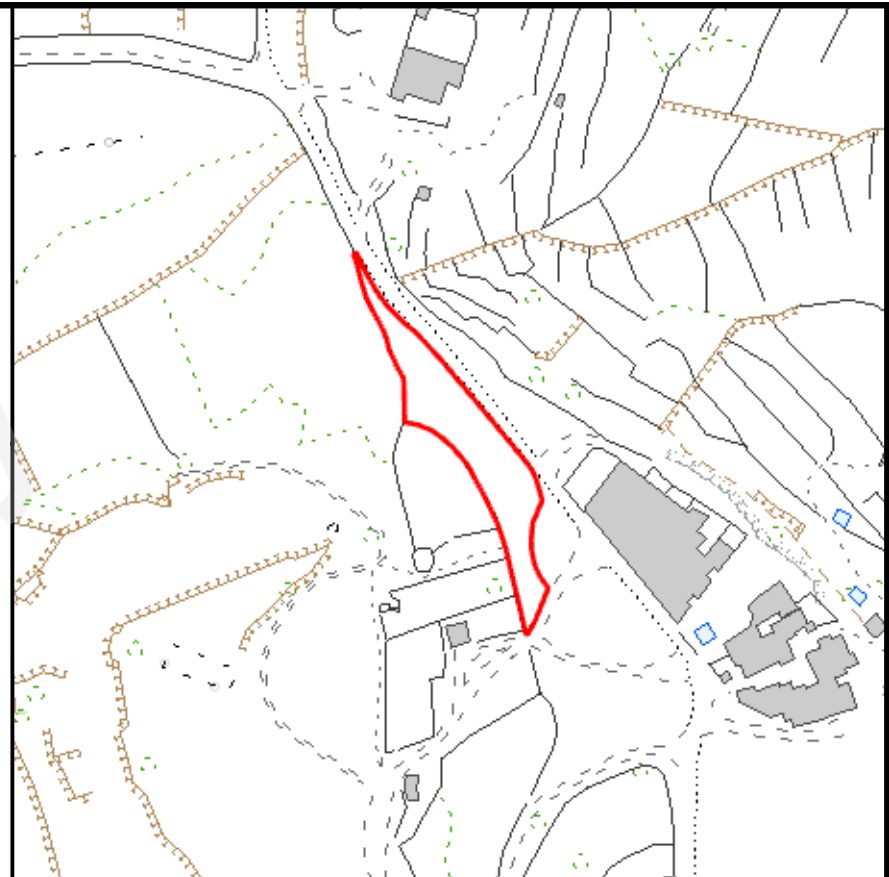

8A

Site at Tas-Salib RABAT (Malta)

Site Plan	Scale: 1:2500
S.S. 4272	Map Ref. 44107 72804

 Property No. : E271300
Area : 1,618m²

**LANDS AUTHORITY - ESTATE MANAGEMENT
AND BUSINESS DEVELOPMENT DIRECTORATE**

LOCALITY: RABAT (Malta)

P.D. NO: 2011_202_A	SCALE 1:1250
----------------------------	---------------------

FILE: L/0473/2022	DRAWN BY: mizzj131
--------------------------	-------------------------------