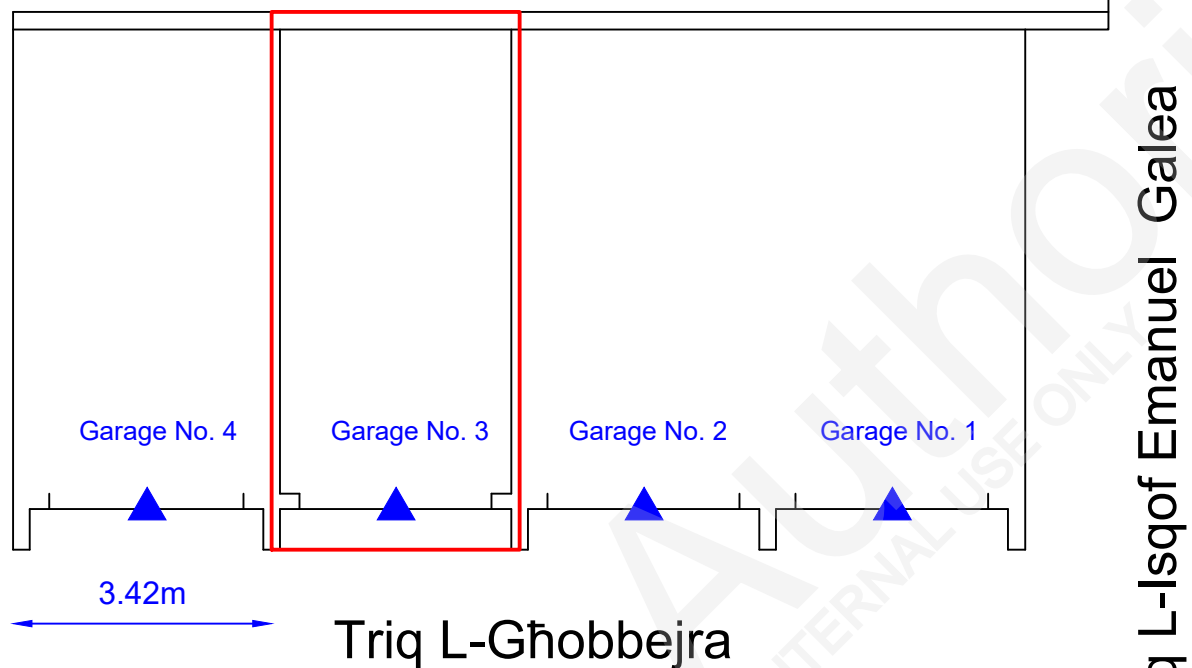

11A

**Garage No. 3**  
**Trejjet L-Għobbejra c/w**  
**Triq I-Isqof Emanuel Galea**  
**ZEJTUN**

Elevation

Scale 1:100

Scale 1:100

Extent checked and measured on-site in July 2022.

Site Plan  
 S.S. 5868

Scale 1:2500  
 Map Ref.: 58395  
 68177

Property No : **68207**  
 Area : **23.3m<sup>2</sup>**

Auberge de Baviere  
 St. Sebastian Str, Valletta  
 Phone (00356) 2295 3238/39/40/42  
 Website landsauthority.org.mt

**Estate Management & Business Development**

Locality: <b>ZEJTUN</b>	
P.D. No.: <b>7_80_20_3</b>	Scale : <b>1 : 100</b>
File No.: <b>L/0011/1975/0003</b>	Drawn by : <b>mizzj131</b>

**A&CE** sgd  
 Date : **1st August 2022**