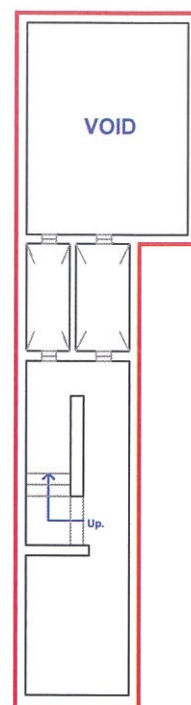

PREMISES 194, TRIQ IR- REPPUBLIKA, VALLETTA

SCALE 1 : 200

LEVEL -1

STAIRS NOT ACCESSIBLE TO ABOVE LEVELS. (2 FLOORS AND A ROOF)

LEVEL 0

REPUBLIC STREET

NORTH STREET

LEVEL 1

LEVEL 2

LEVEL 3

LEVEL 4

SCALE 1 : 200

CHECKED ON SITE - SEPTEMBER 2019 - DANGEROUS STRUCTURE

Site Plan
S.S. 5673

Scale 1:2500
Map Ref.: 56473
73269

Property No : J56206