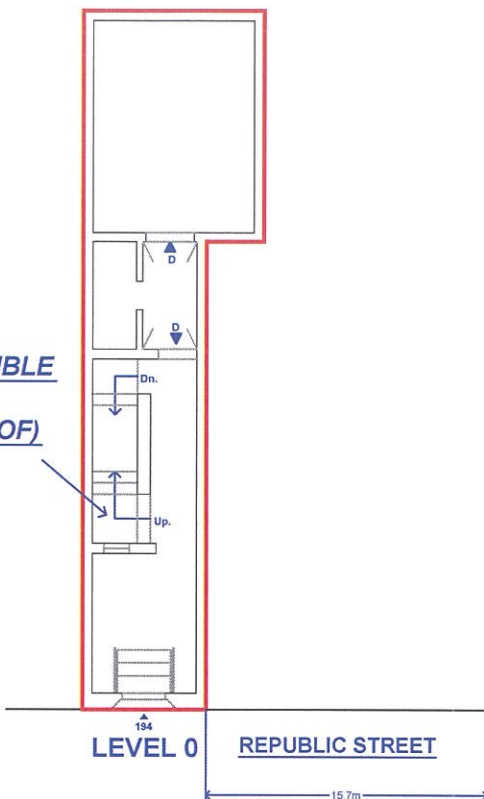

PREMISES 194, TRIQ IR- REPPUBLIKA, VALLETTA

SCALE 1 : 200

LEVEL -1

STAIRS NOT ACCESSIBLE TO ABOVE LEVELS. (2 FLOORS AND A ROOF)

LEVEL 0

REPUBLIC STREET

NORTH STREET

LEVEL 1

LEVEL 2

LEVEL 3

LEVEL 4

SCALE 1 : 200

CHECKED ON SITE - SEPTEMBER 2019 - DANGEROUS STRUCTURE

Site Plan
S.S. 5673

Scale 1:2500
Map Ref.: 56473
73269

Property No : J56206