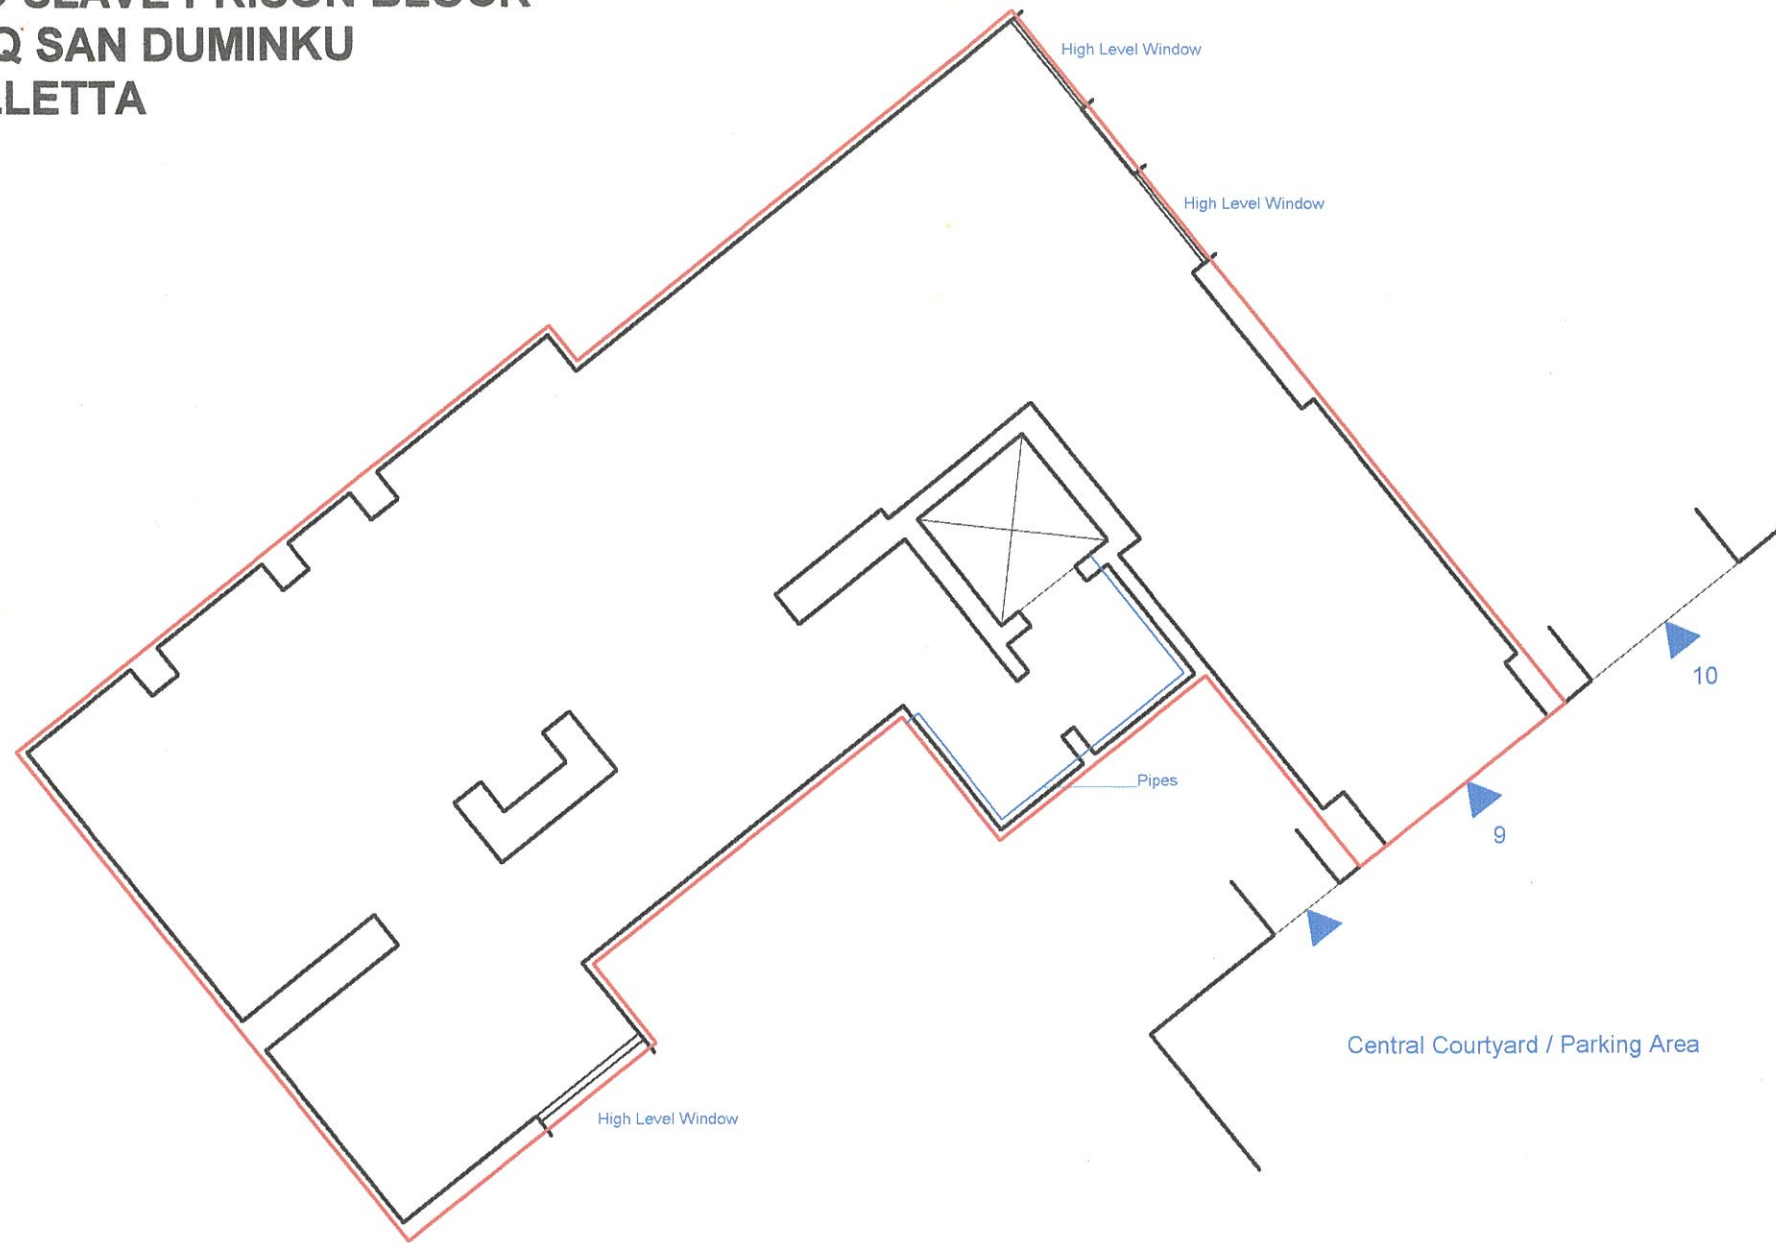

**GARAGE/STORE 9
OLD SLAVE PRISON BLOCK
TRIQ SAN DUMINKU
VALLETTA**

Scale 1:100

CHECKED ON SITE - JANUARY 2004

Site Plan
S.S. 5672

Scale 1:2500
Map Ref. 56427
72951

TENEMENT 63048 - AREA: 142 m²

**GOVERNMENT PROPERTY DIVISION
ESTATE MANAGEMENT DEPARTMENT**

LOCALITY: VALLETTA

P.D. No: 232_91_1

SCALE 1:100

FILE: L 483/91

DRAWN BY:
SCOTS001

CHECKED BY:

(sgd. S. Scotto)

(sgd. J. Caruana)