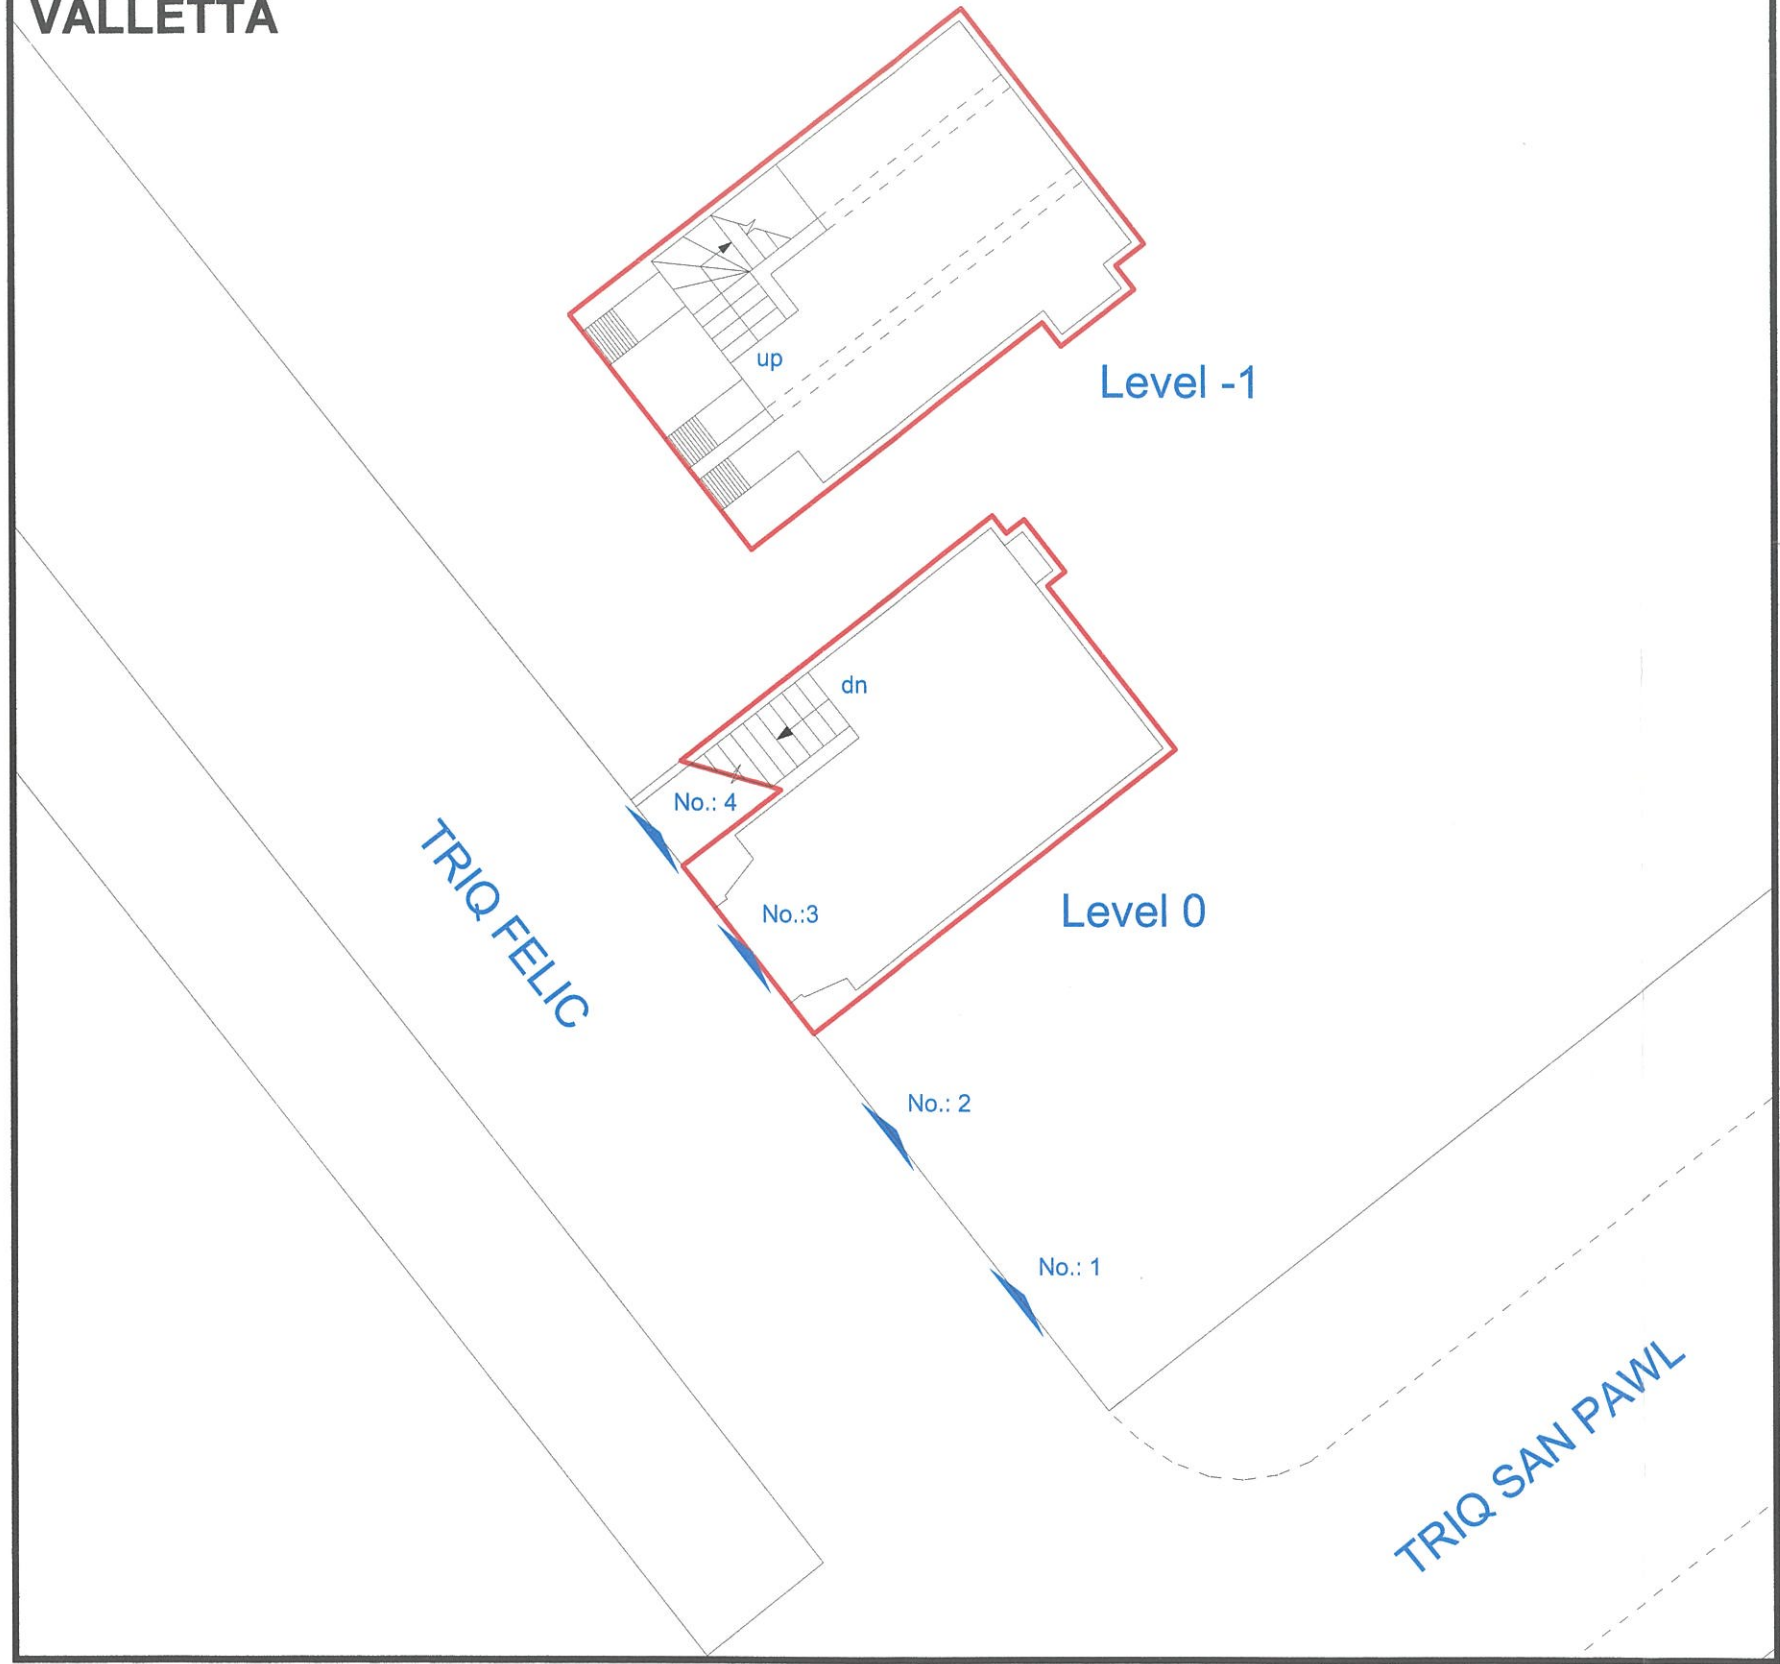

**SHOP No.: 3
TRIQQ FELIC
VALLETTA**

CHECKED ON SITE - MARCH 2010

Site Plan
S.S. 5672
Scale 1:2500
Map Ref. 56272
72929

PROPERTY No.: 83024
AREA LEVEL -1.: 26m²
AREA LEVEL 0.: 23m²

GOVERNMENT PROPERTY DIVISION ESTATE MANAGEMENT DEPARTMENT	
LOCALITY: VALLETTA	
P.D. No: 214_88_A	SCALE 1:100
FILE: L312/78	DRAWN BY: FALZS002
 A&CE DATE: 22/03/2010	 A/Director Estate Management DATE: 22/03/2010