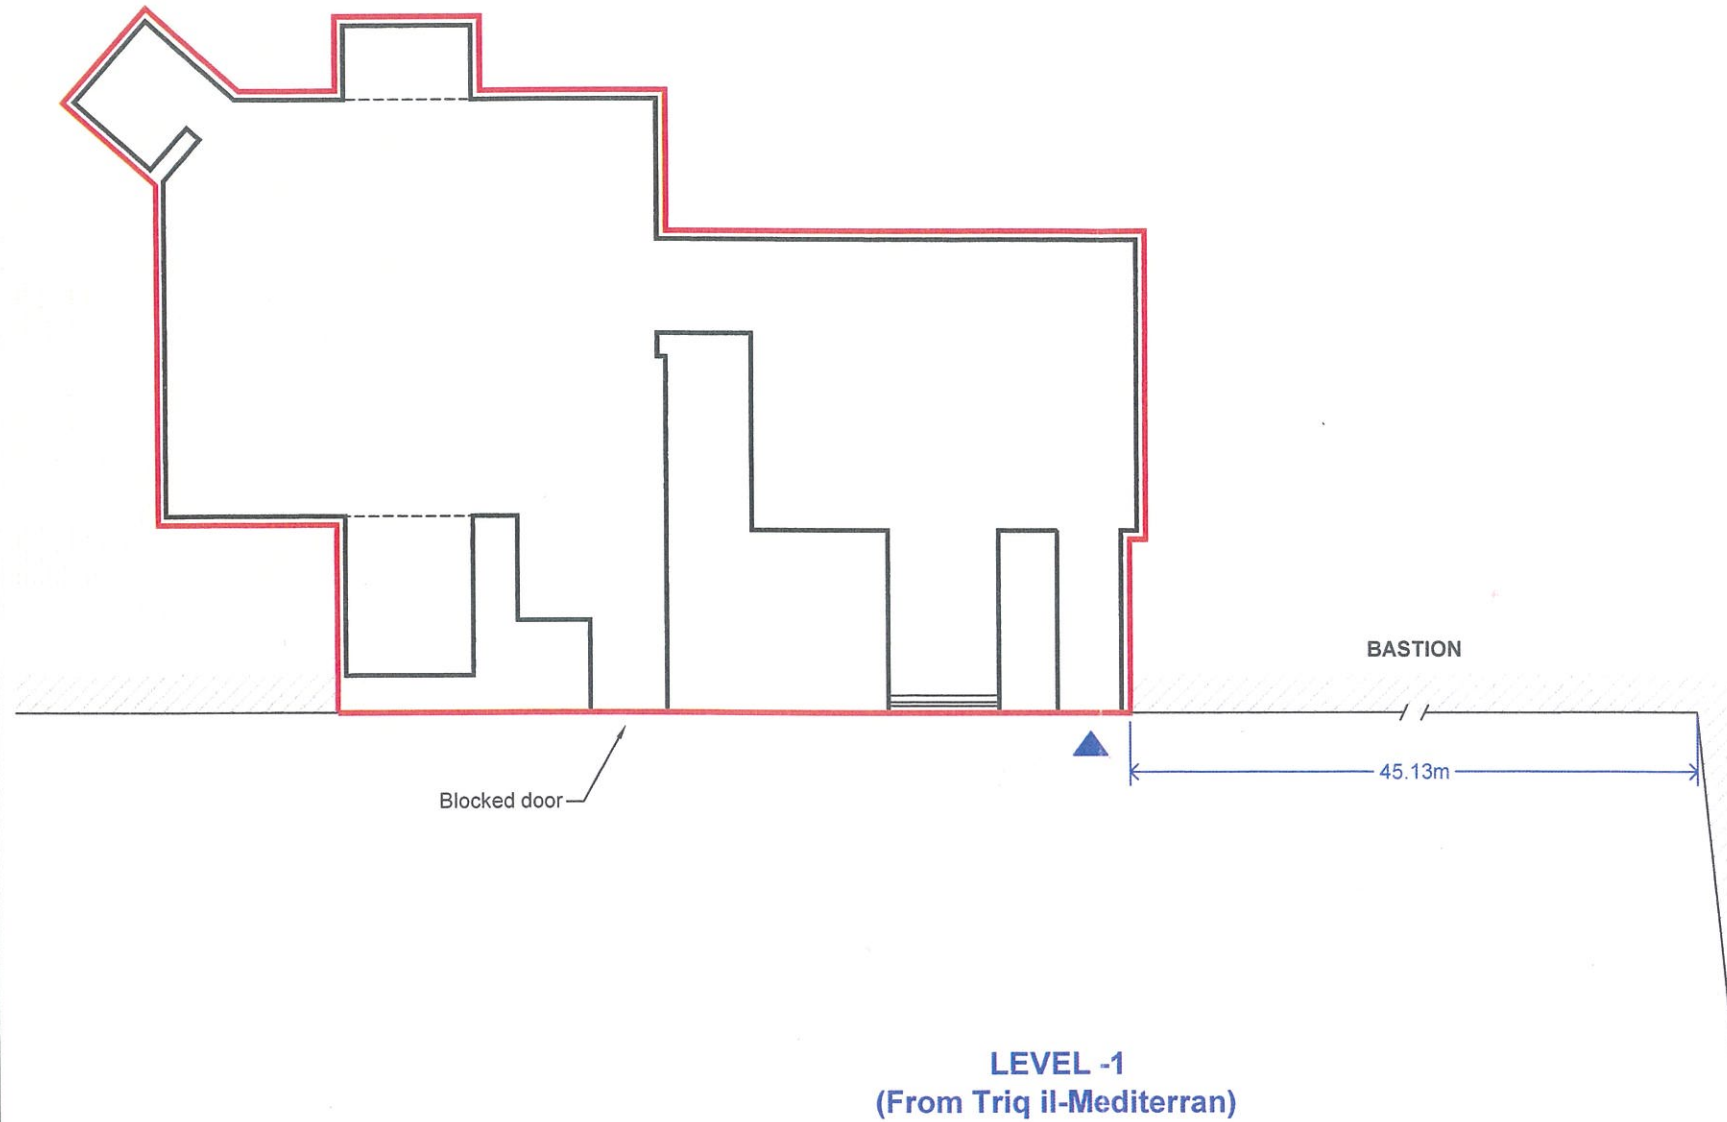

SHELTER off TRIQ IL-MEDITERRAN, VALLETTA.

SCALE 1 : 100

SCALE 1 : 100

Site Plan
S.S. 5673

Scale 1:2500
Map Ref.: 56588
73075

 Property No : 94832
Area : 93m²

Auberge de Baviere
St. Sebastian Str, Valletta
Phone (00356) 2295 3238/39/40/42
Website
landsauthority.org.mt

Estate Management & Business Development

Locality: VALLETTA	
P.D. No.: 124 / 66 / A	Scale : 1 : 100
File No.: L 288 / 65	Drawn by : cianj014