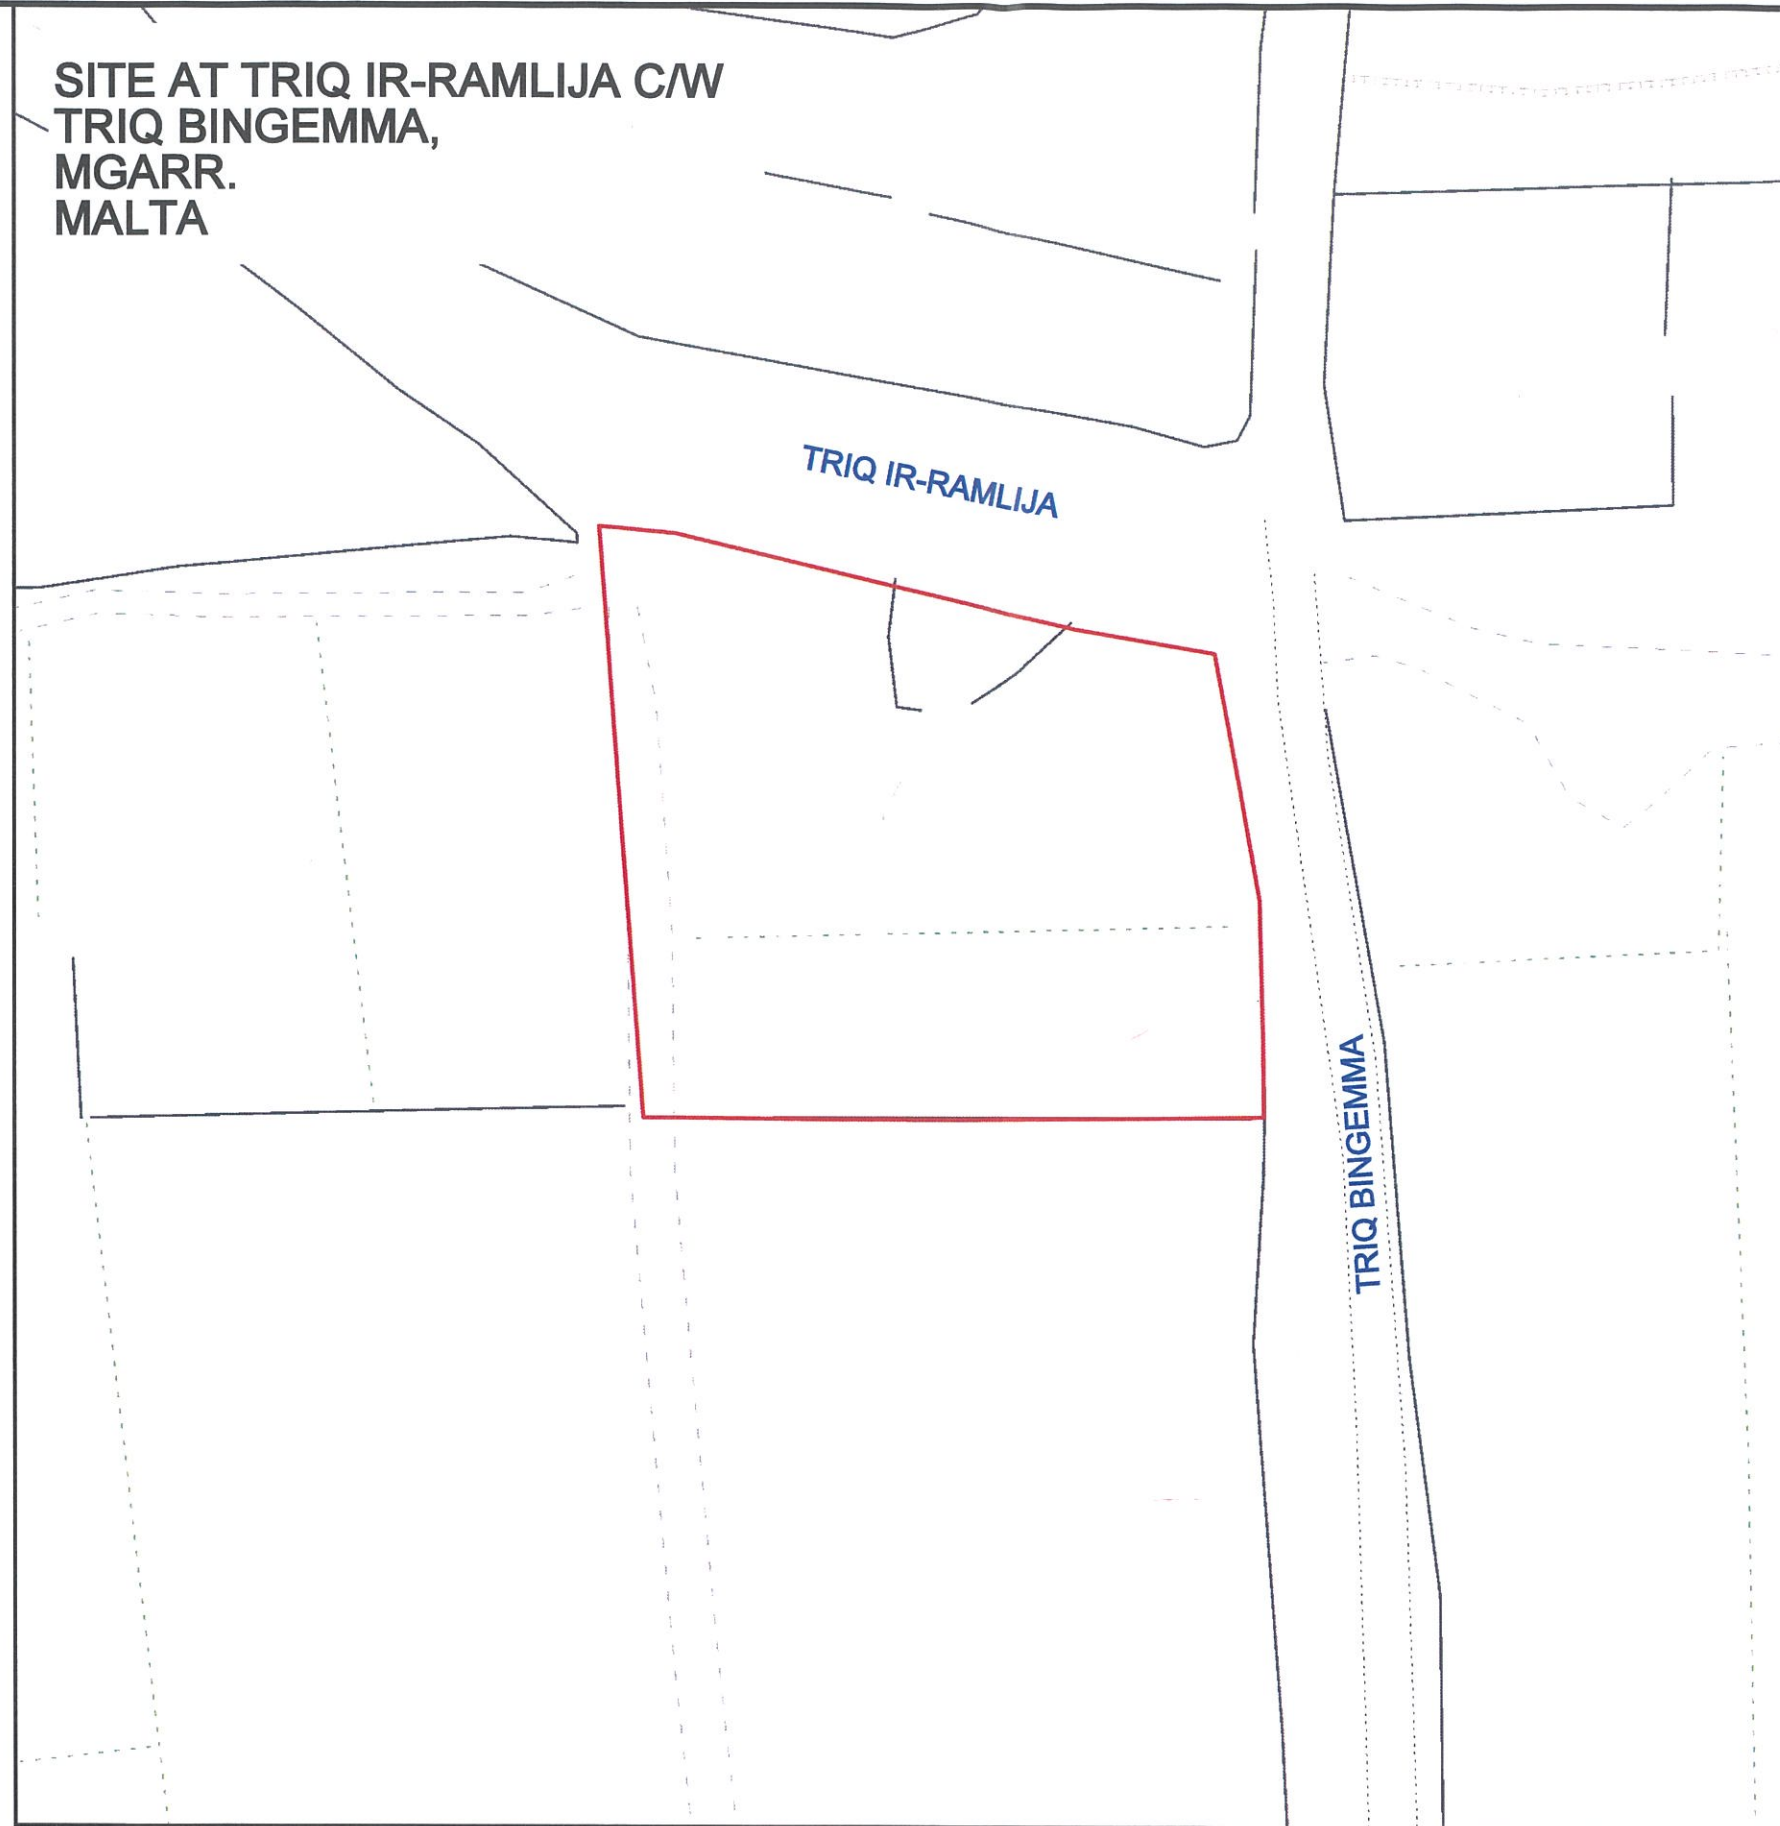

**SITE AT TRIQ IR-RAMLIJA C/W
TRIQ BINGEMMA,
MGARR.
MALTA**

Site Plan
S.S. 4275

Scale: 1:2500
Map Ref. 43402
75085

 **PROPERTY NO : J211298**
AREA : 1,444m²

SUBJECT TO ANY EXISTING SERVITUDES

INTERPRETED FROM REGISTRATION AND FROM ADJACENT TENEMENTS

**LANDS AUTHORITY - ESTATE MANAGEMENT
AND BUSINESS DEVELOPMENT DIRECTORATE**

LOCALITY: MGARR

P.D. NO: 2019_0788

SCALE 1:500

FILE: A1194/1997

DRAWN BY:
cianj014

(sgd. S. Scotto)

A&CE
DATE:10/12/2019