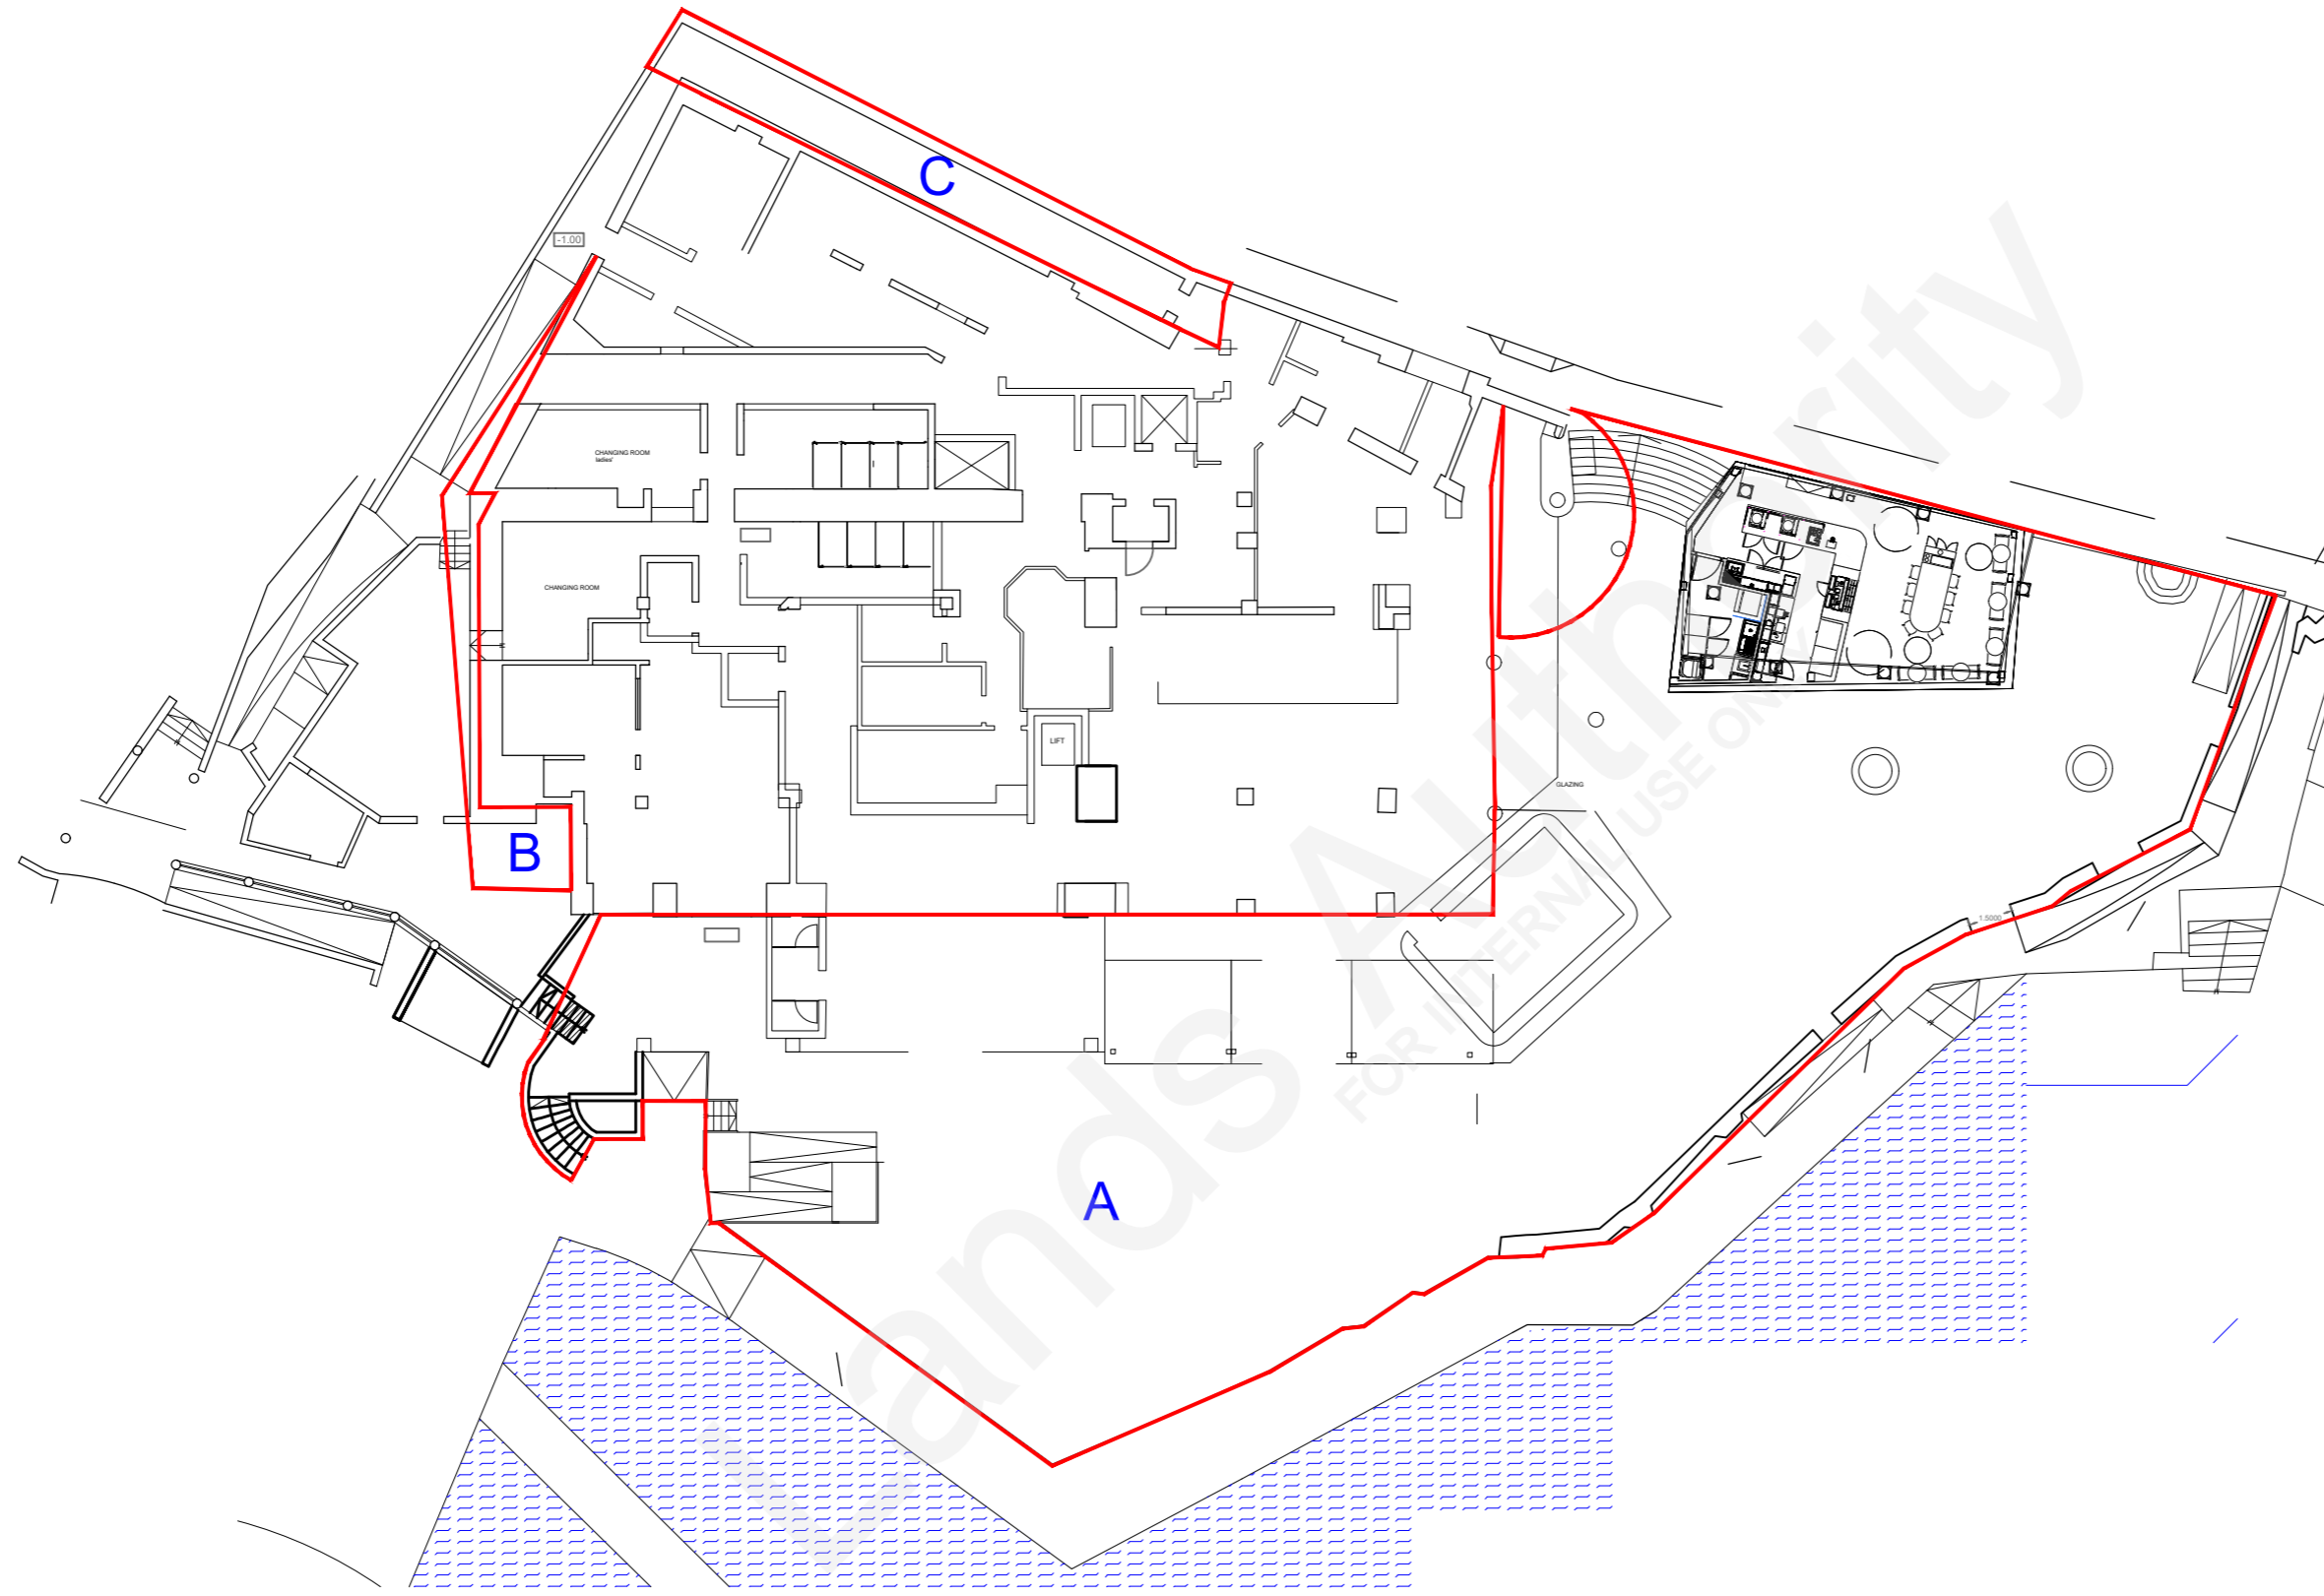

Sites A, B, C at Tunny Net Complex Triq il-Marfa, IL-MELLIEHA

Site Plan
S.S. 4280

Scale 1:2500
Map Ref.: 41995
80584

PROPERTY No.: E270440

- A** Area: 856.00m²
- B** Area: 22.00m²
- C** Area: 44.00m²

Auberge de Baviere
St. Sebastian Str, Valletta
Phone (00356) 2295 3238/39/40/42
Website landsauthority.org.mt

Estate Management & Business Development

Locality: MELLIEHA	
P.D. No.: 2021_0507	Scale: 1 : 250
File No.: L 358/1964/II/2	Drawn by: bugem151

sgd (J.Schembri)

A&CE

Date: 30th August 2021

Scale 1:250

Extent interpreted from Drawing submitted by Architect D.Sciberras as shown in Red 17 in File No.: L358/64/II/2