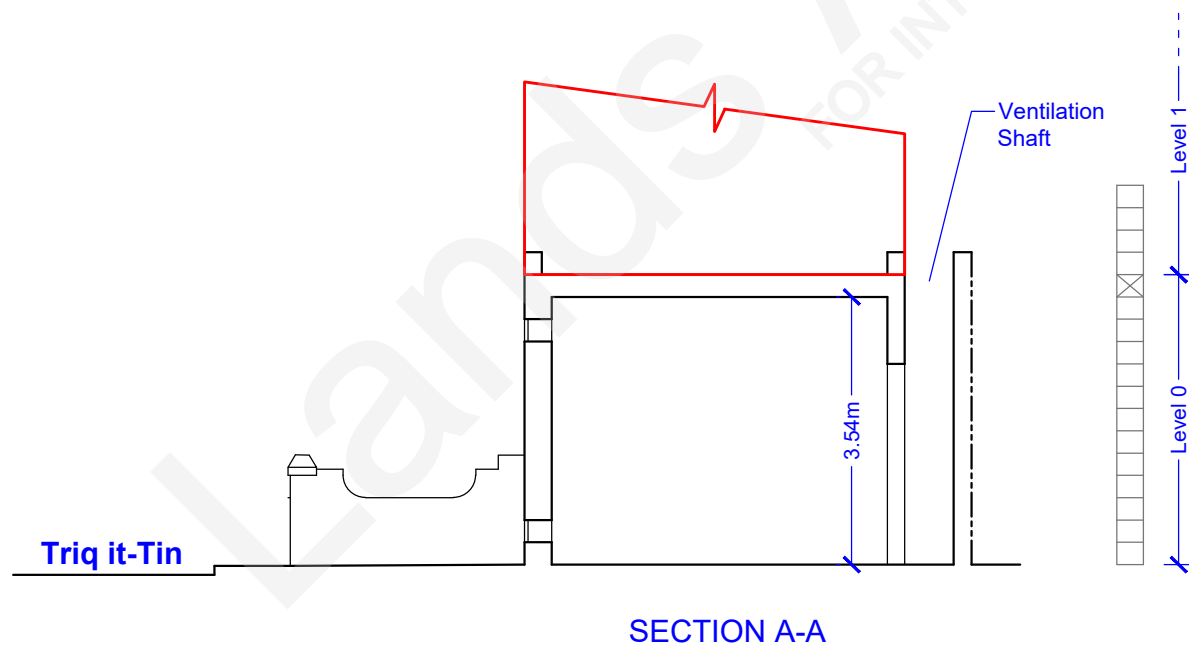

Airspace overlying Substation Triq it-Tin SANNAT (Gozo)

Site Plan
S.S. 3086

Scale 1:2500
Map Ref.: 31723
87010

Property No : E270370
Area : 24m²

LANDS Authority
Estate Management & Business Development

Auberge de Baviere
St. Sebastian Str, Valletta
Phone (00356) 2295 3238/39/40/42
Website landsauthority.org.mt

Locality: **SANNAT (Gozo)**

P.D. No.: **154_99_1** Scale : **1 : 100**

File No.: **L 131/2014** Drawn by : **bugem151**

A&CE **sgd (S. Scotto)**

Date : **14th July, 2021**

Extent interpreted from plan submitted by Enemalta (Red 44 in File L 131/2014). Extent checked on-site in July 2021.