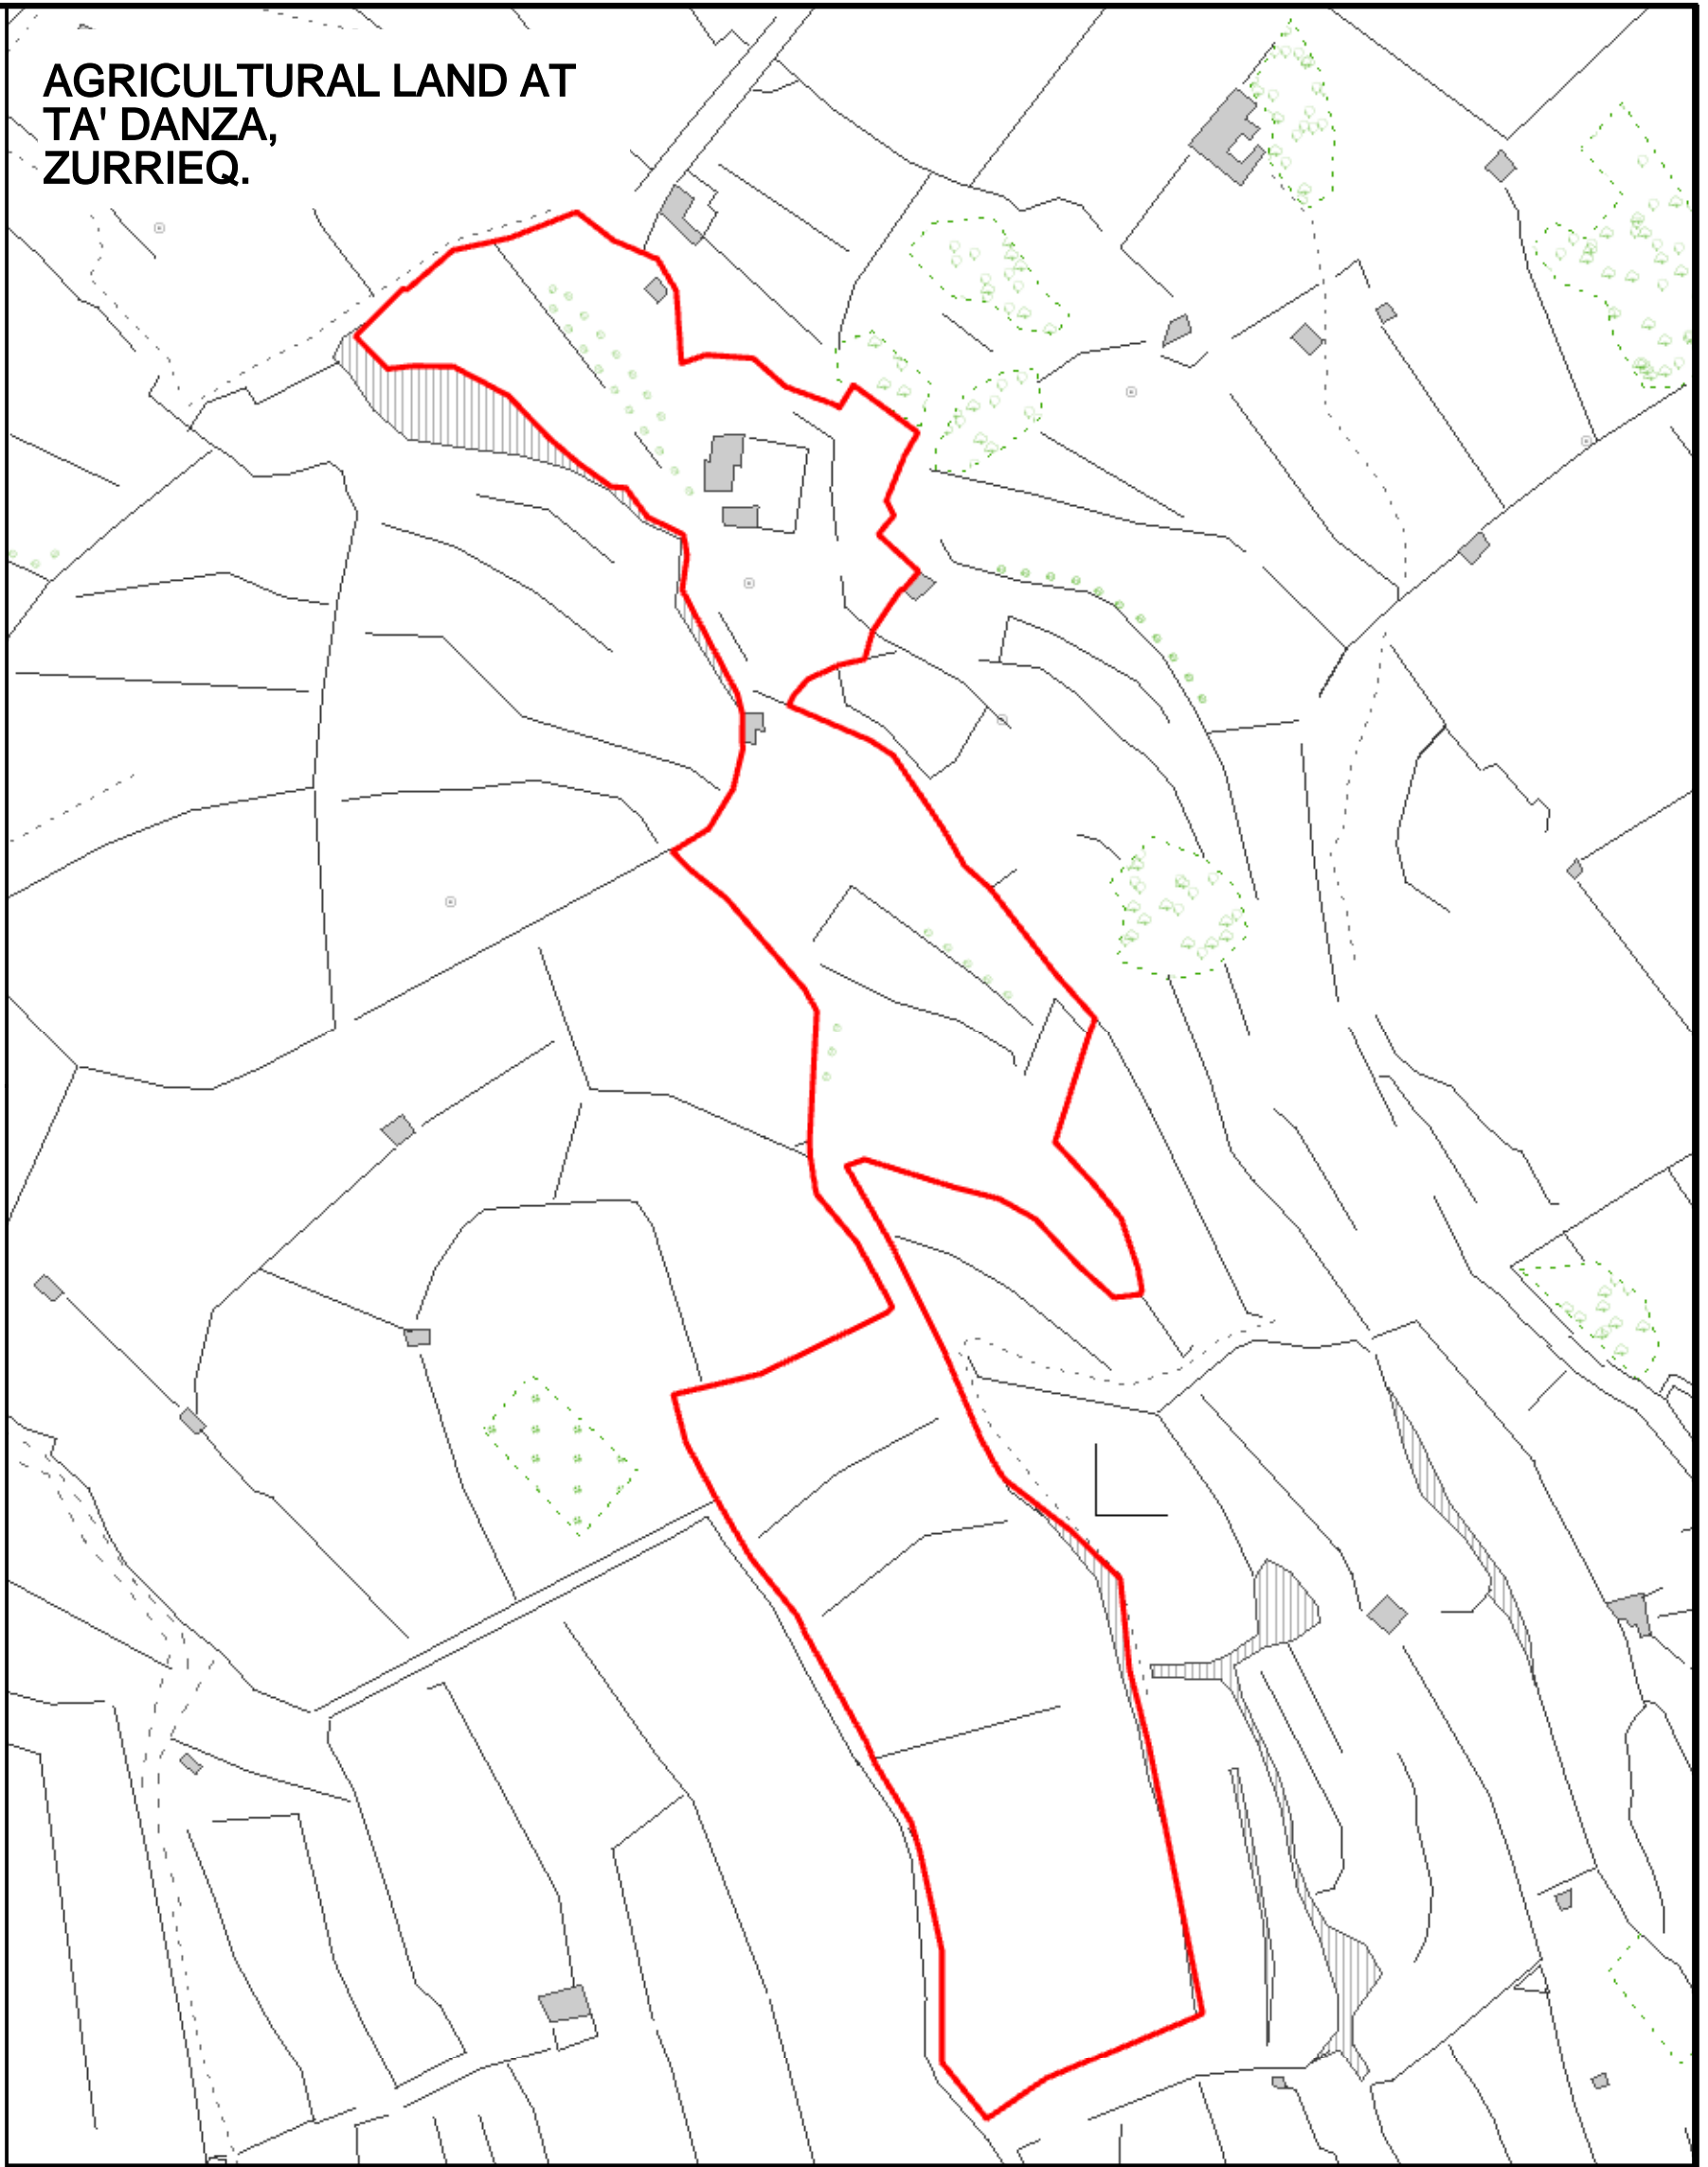

**AGRICULTURAL LAND AT
TA' DANZA,
ZURRIEQ.**

SS. 5364

Map Ref.: 53924
64202

 PROPERTY NO : J208667
AREA : 13,485m²

SITE INTERPRETED FROM JO_51_2008.

LANDS AUTHORITY - ESTATE MANAGEMENT AND BUSINESS DEVELOPMENT DIRECTORATE	
LOCALITY: ZURRIEQ	
P.D. NO: JO_51_2008_A	SCALE 1:1250
FILE: T 4/2006	DRAWN BY: bugem151
(sgd. S. Scotto) A&CE DATE:18/01/2022	(sgd. R. Demicoli) f/Chief Officer - Estate Management DATE:18/01/2022