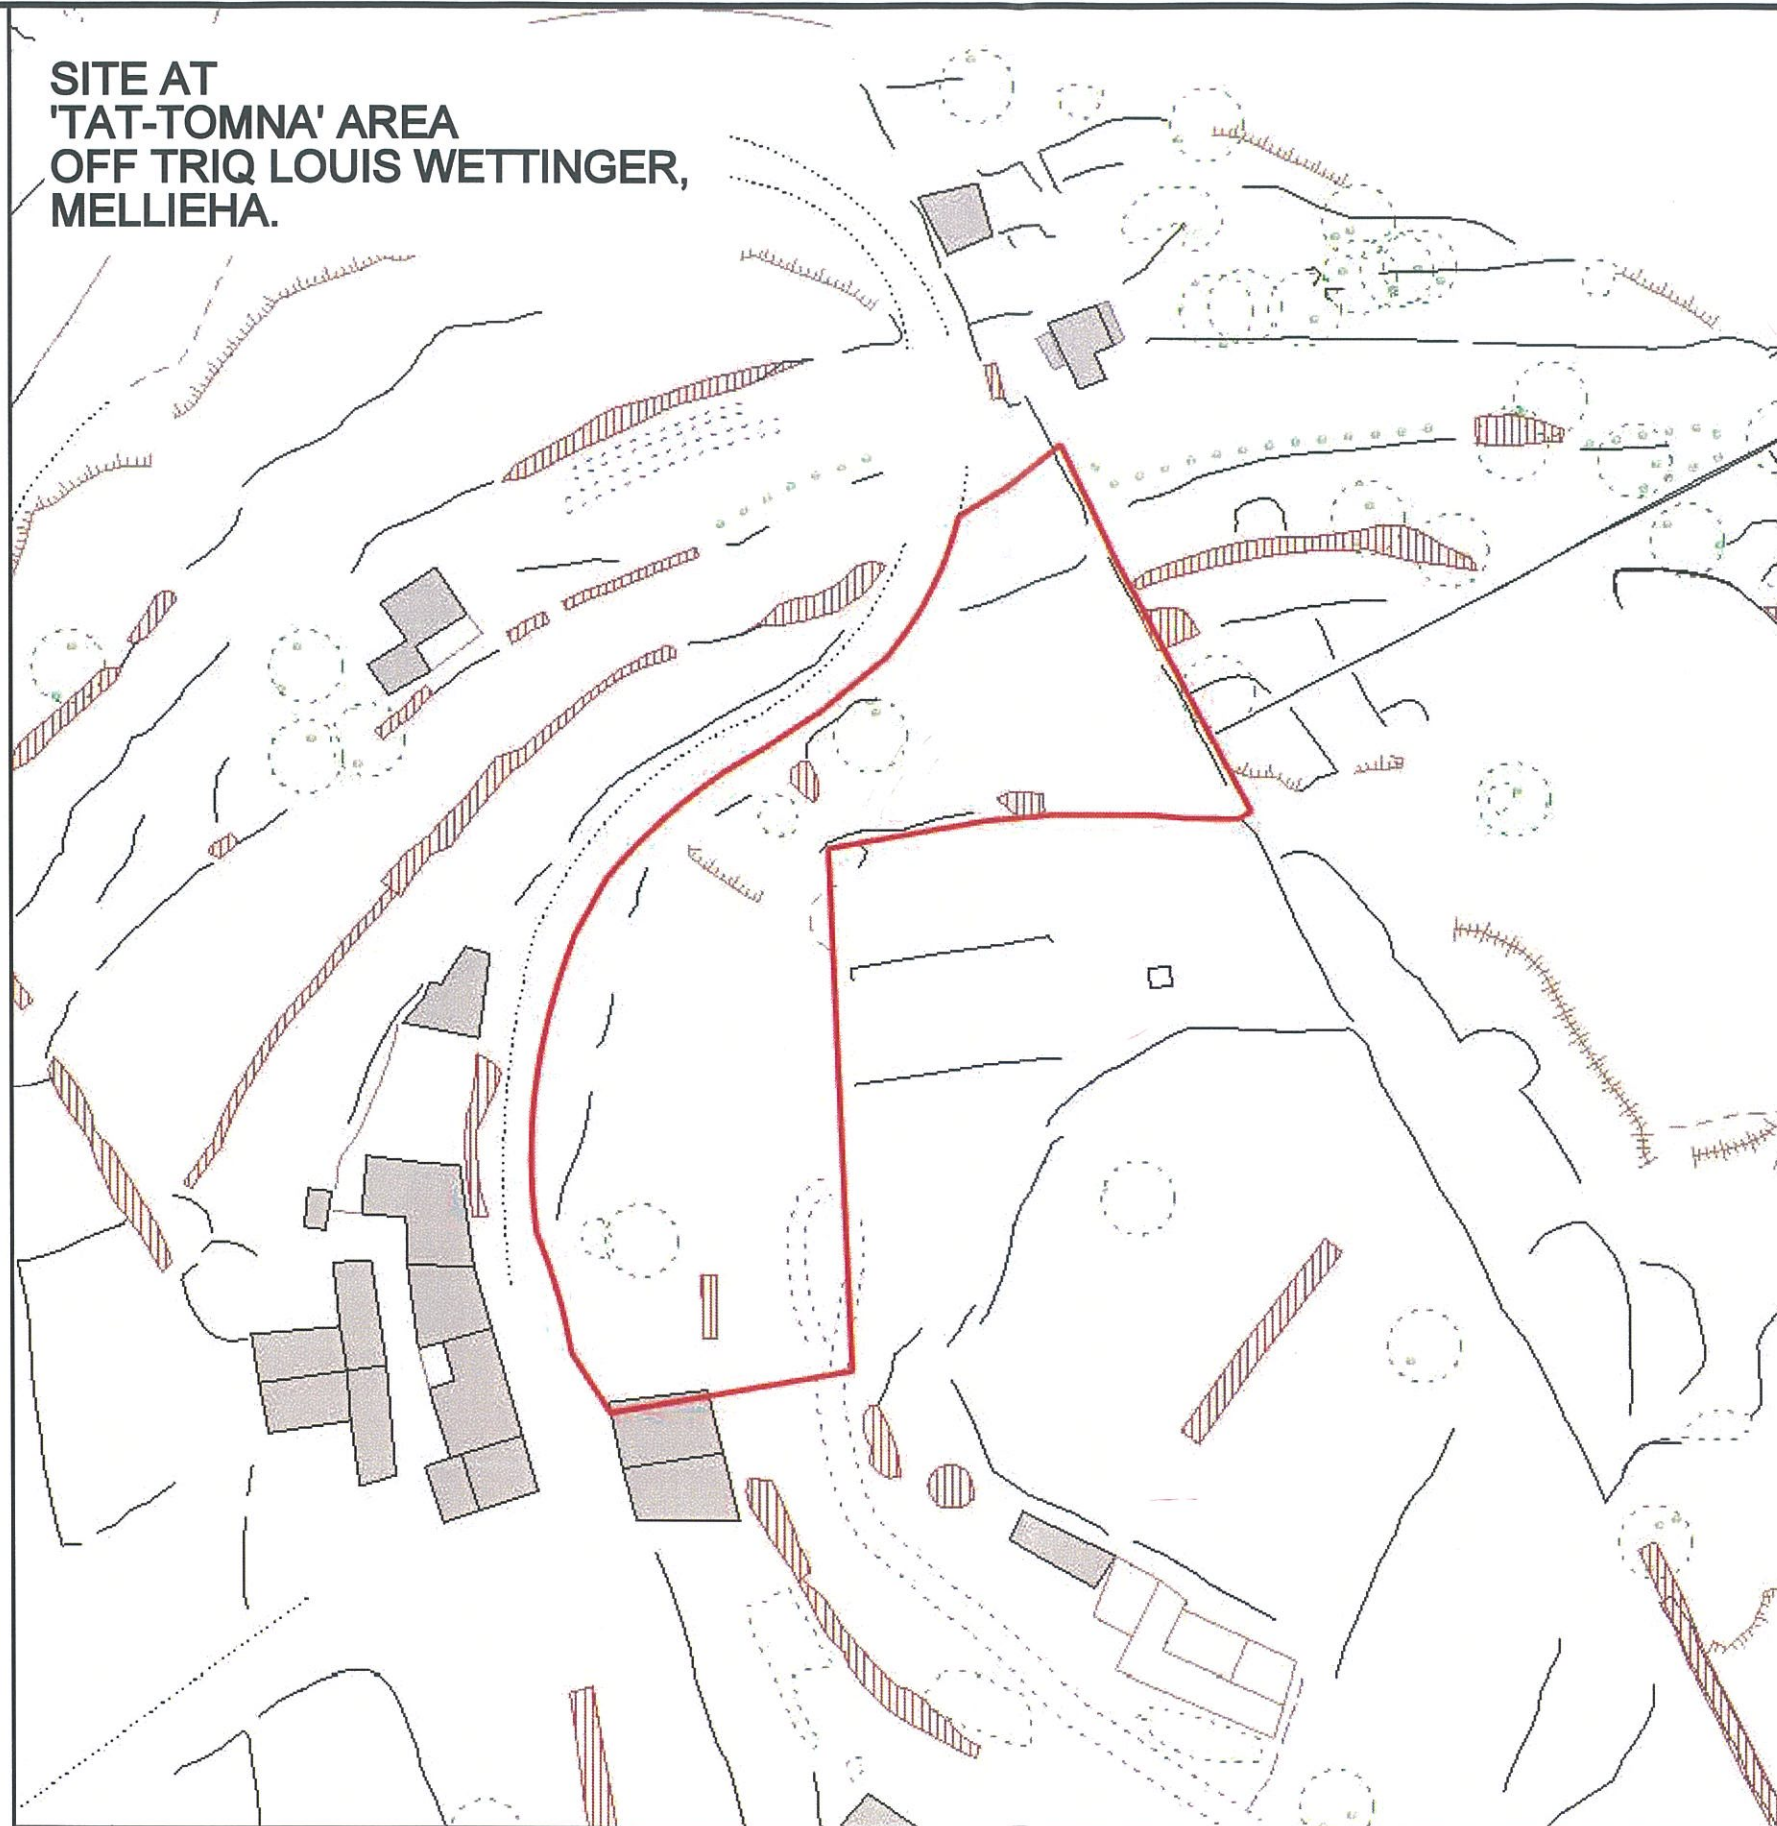

**SITE AT  
'TAT-TOMNA' AREA  
OFF TRIQ LOUIS WETTINGER,  
MELLIEHA.**

**Site Plan**  
S.S. 4279

**Scale: 1:2500**  
**Map Ref. 42184**  
79324

 **PROPERTY NO : E270451**  
**AREA : 1,156m<sup>2</sup>**

**LANDS AUTHORITY - ESTATE MANAGEMENT  
AND BUSINESS DEVELOPMENT DIRECTORATE**

**LOCALITY: MELLIEHA**

**P.D. NO: 2007\_19\_2**

**SCALE 1:500**

**FILE: L337/2021**

**DRAWN BY:**  
cianj014

**(sgd. S. Scotto)**

**(sgd. R. Demicoli)**

**A&CE**  
**DATE:07/09/2021**