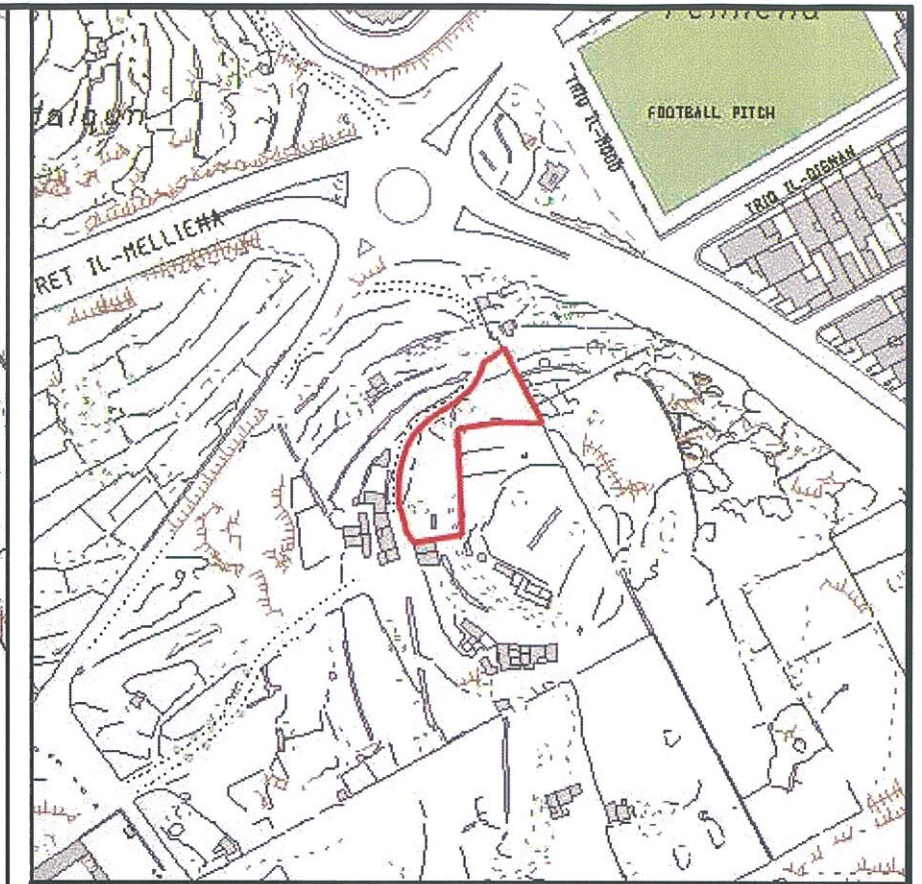

**SITE AT  
'TAT-TOMNA' AREA  
OFF TRIQ LOUIS WETTINGER,  
MELLIEHA.**

**Site Plan**  
S.S. 4279

**Scale: 1:2500**  
**Map Ref. 42184**  
79324

 **PROPERTY NO : E270451**  
**AREA : 1,156m<sup>2</sup>**

**LANDS AUTHORITY - ESTATE MANAGEMENT  
AND BUSINESS DEVELOPMENT DIRECTORATE**

**LOCALITY: MELLIEHA**

**P.D. NO: 2007\_19\_2**

**SCALE 1:500**

**FILE: L337/2021**

**DRAWN BY:**  
cianj014

**(sgd. S. Scotto)**

**(sgd. R. Demicoli)**

**A&CE**  
**DATE:07/09/2021**