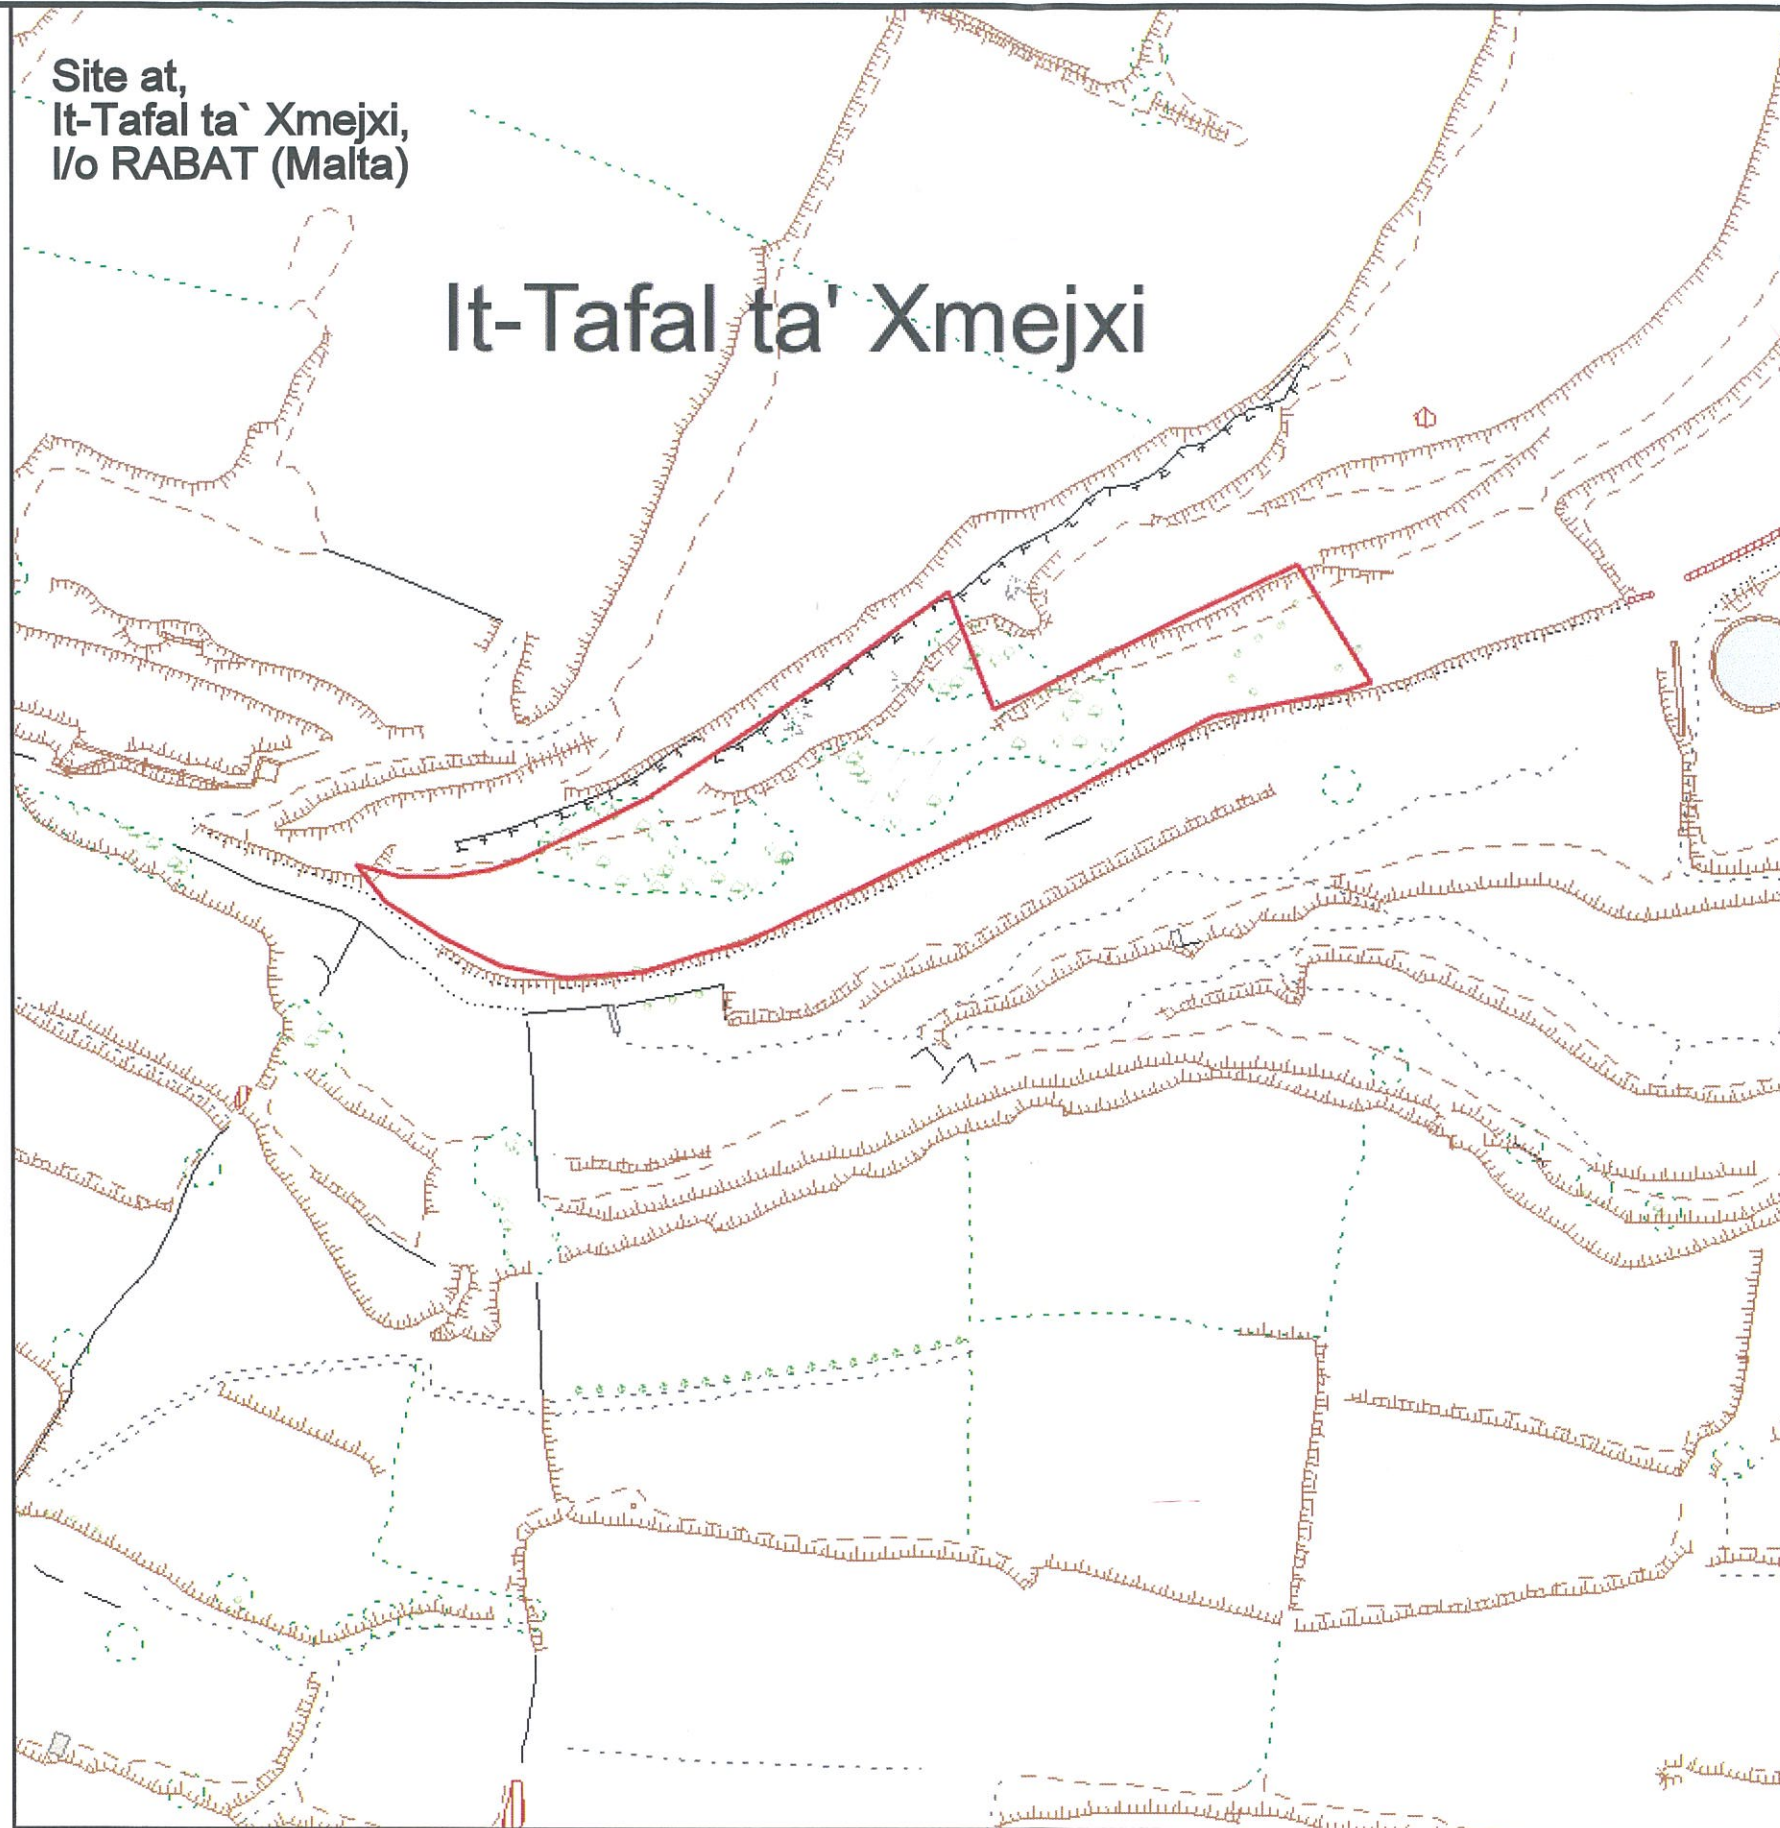

Site at,  
It-Tafal ta' Xmejxi,  
l/o RABAT (Malta)

# It-Tafal ta' Xmejxi

Extent interpreted from registration.

Site Plan  
S.S. 4670

Scale: 1:2500  
Map Ref. 46397  
70562

Property No.: J40630  
Area : 2,494 m<sup>2</sup>

**LANDS AUTHORITY - ESTATE MANAGEMENT  
AND BUSINESS DEVELOPMENT DIRECTORATE**

LOCALITY: RABAT (Malta)

P.D. NO: 2021\_0321

SCALE 1:1000

FILE: A 4969/1997

DRAWN BY:  
grims051

(sgd. S. Scotto)

(sgd. R. Demicoli)

A&CE  
DATE:04/10/2021