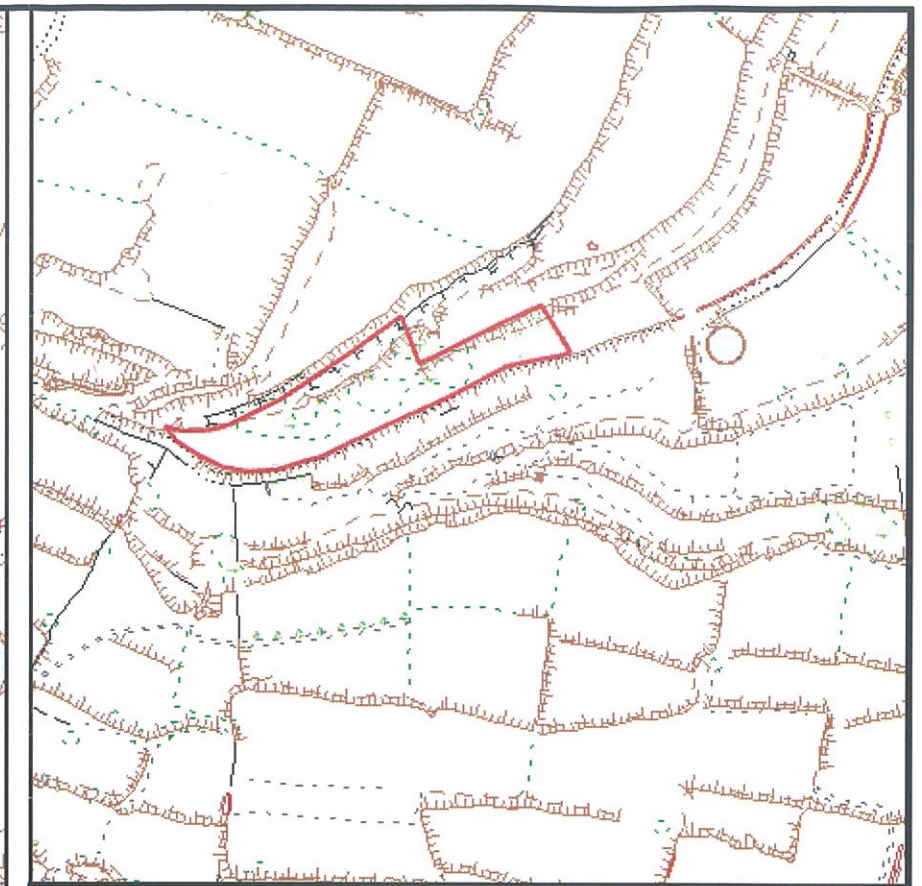

Site at,  
It-Tafal ta' Xmejxi,  
l/o RABAT (Malta)

# It-Tafal ta' Xmejxi

Extent interpreted from registration.

Site Plan  
S.S. 4670

Scale: 1:2500  
Map Ref. 46397  
70562

Property No.: J40630  
Area : 2,494 m<sup>2</sup>

**LANDS AUTHORITY - ESTATE MANAGEMENT  
AND BUSINESS DEVELOPMENT DIRECTORATE**

LOCALITY: RABAT (Malta)

P.D. NO: 2021\_0321

SCALE 1:1000

FILE: A 4969/1997

DRAWN BY:  
grims051

(sgd. S. Scotto)

(sgd. R. Demicoli)

A&CE  
DATE:04/10/2021