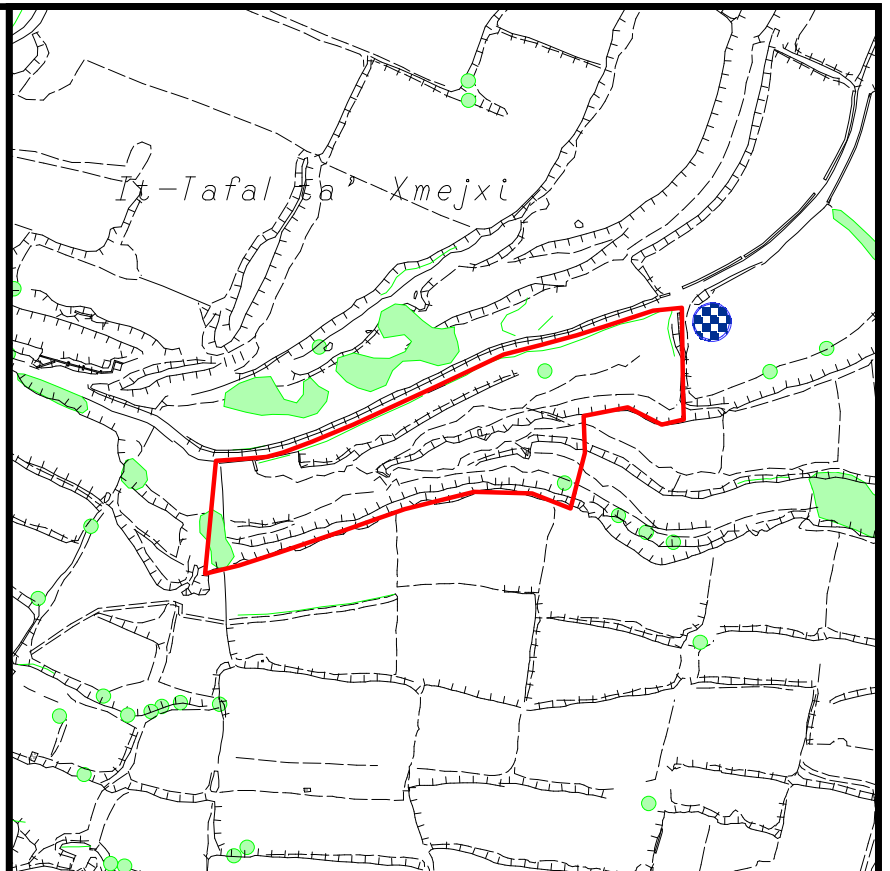

**SITE AT QASAM IL-KBIR
RABAT, MALTA**

Scale 1:1000

Scale 1:1000

Site Plan
S.S. 4670

Scale 1:2500
Map Ref. 46393
70557

PROPERTY No.: J20340
AREA : 5870m²

GOVERNMENT PROPERTY DIVISION ESTATE MANAGEMENT DEPARTMENT	
LOCALITY: RABAT (MALTA)	
P.D. No: 2010_984	SCALE 1:1000
FILE: A4949/1997	DRAWN BY: FALZS002
(sgd. D. Mifsud)	(sgd. R. Demicoli)
A&CE DATE: 24/01/2011	f/Assistant Director Services DATE: 24/01/2011