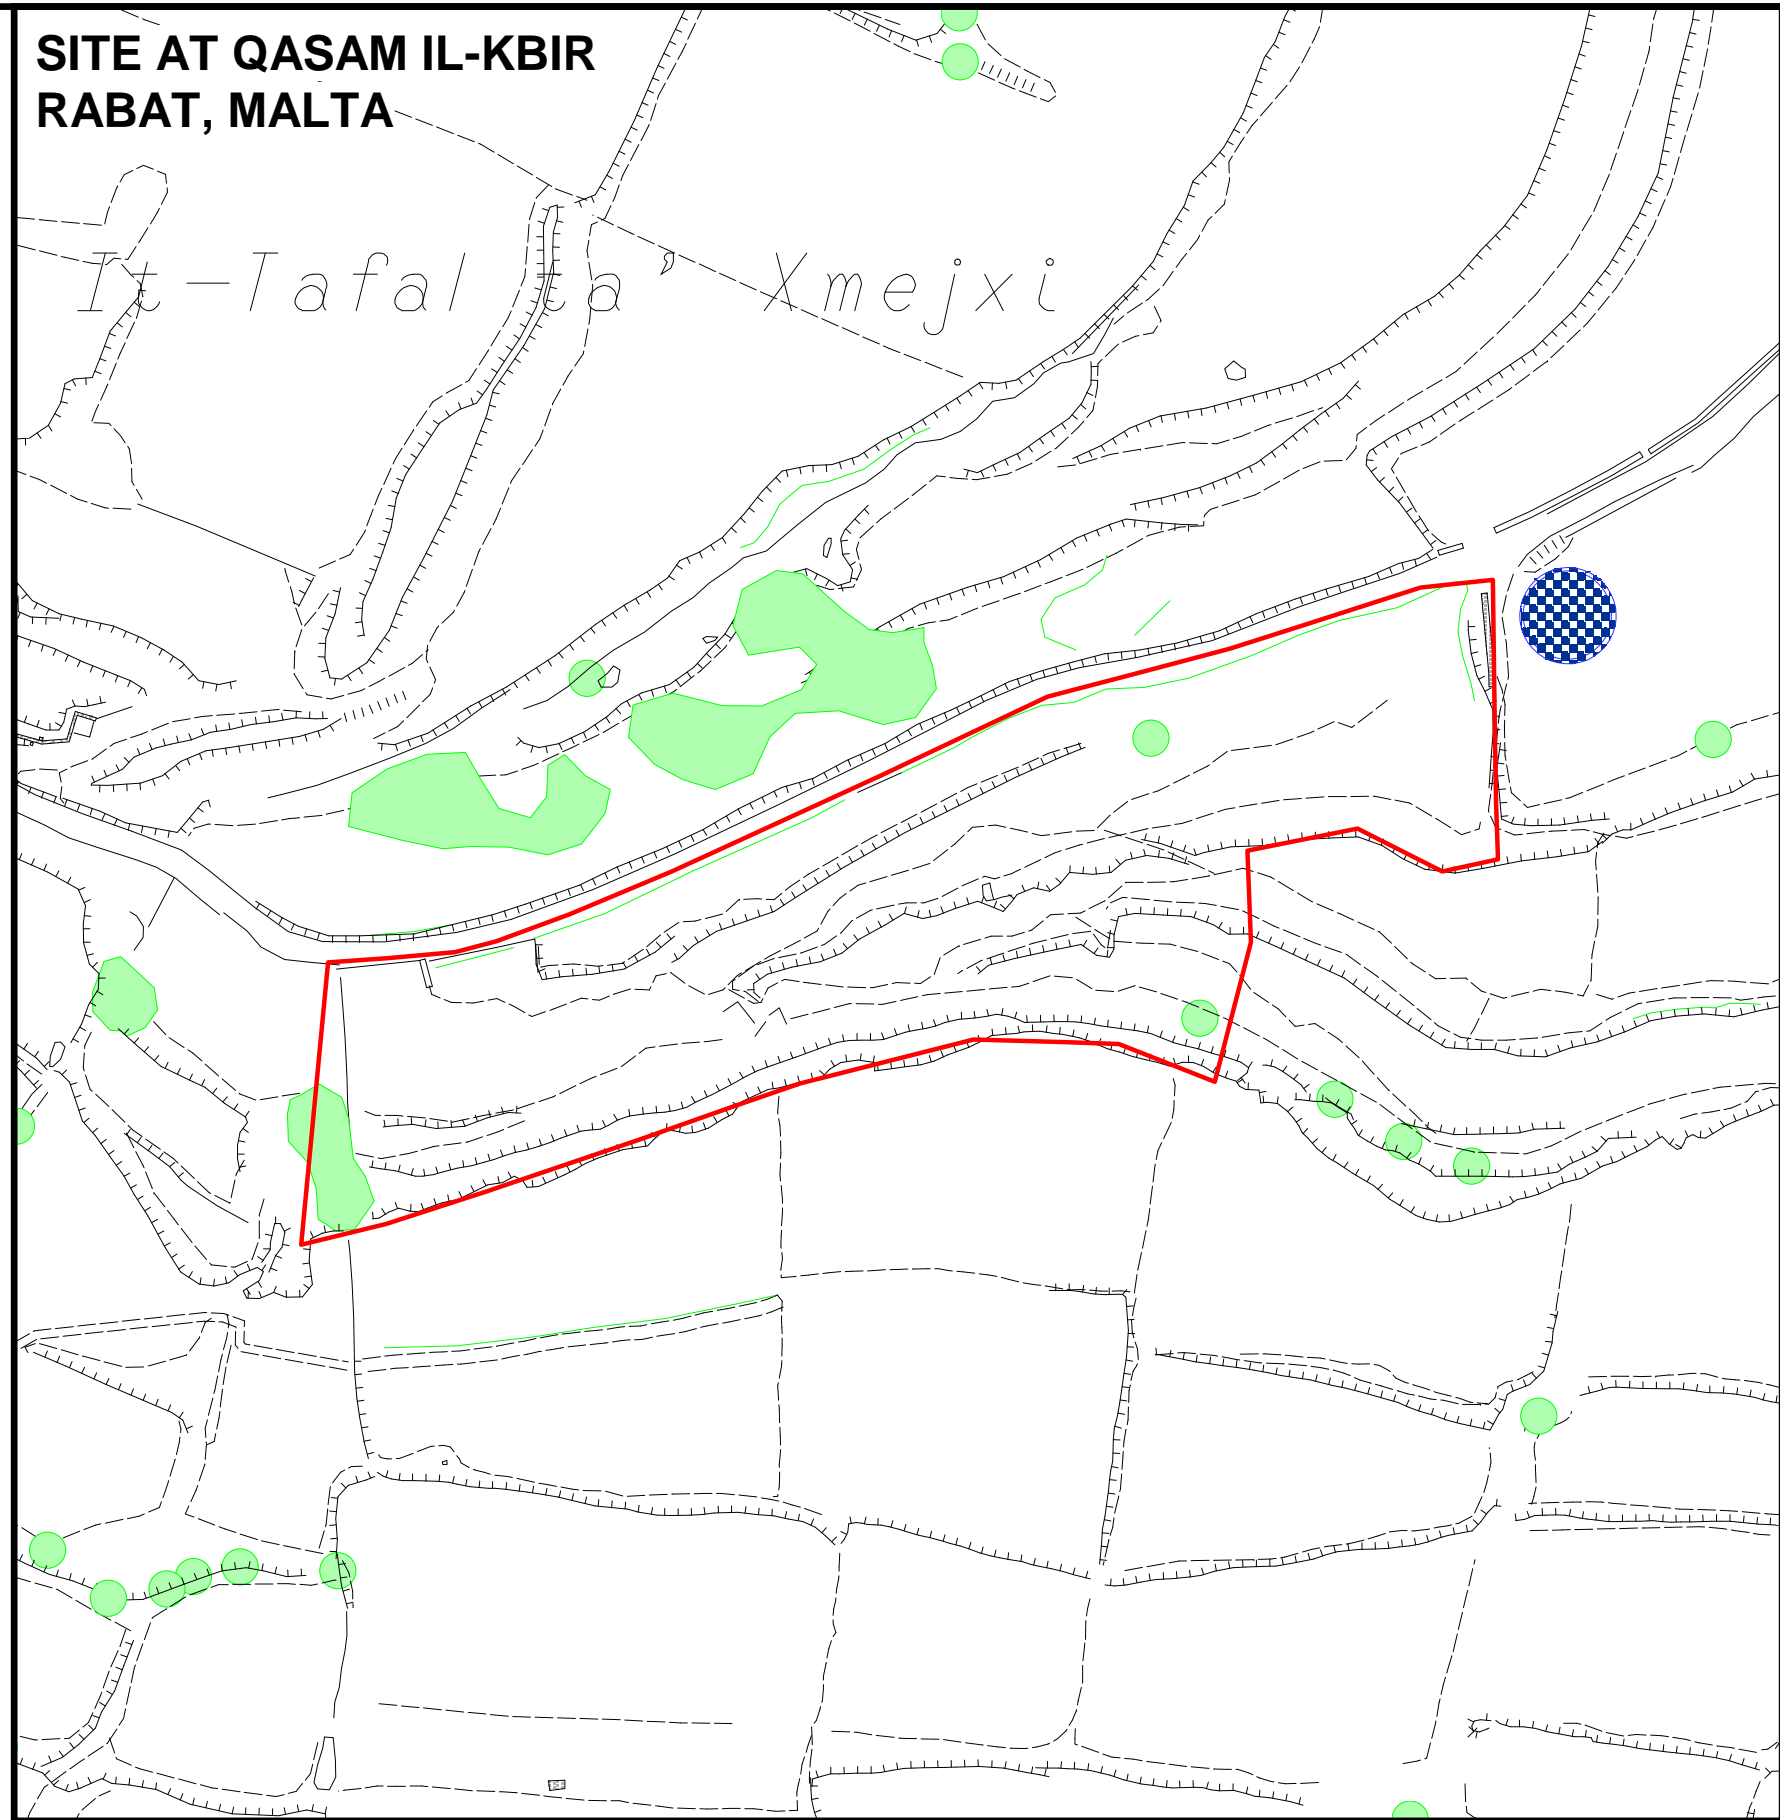

**SITE AT QASAM IL-KBIR
RABAT, MALTA**

Scale 1:1000

Scale 1:1000

Site Plan
S.S. 4670

Scale 1:2500
Map Ref. 46393
70557

PROPERTY No.: J20340
AREA : 5870m²

GOVERNMENT PROPERTY DIVISION ESTATE MANAGEMENT DEPARTMENT	
LOCALITY: RABAT (MALTA)	
P.D. No: 2010_984	SCALE 1:1000
FILE: A4949/1997	DRAWN BY: FALZS002
(sgd. D. Mifsud)	(sgd. R. Demicoli)
A&CE DATE: 24/01/2011	f/Assistant Director Services DATE: 24/01/2011