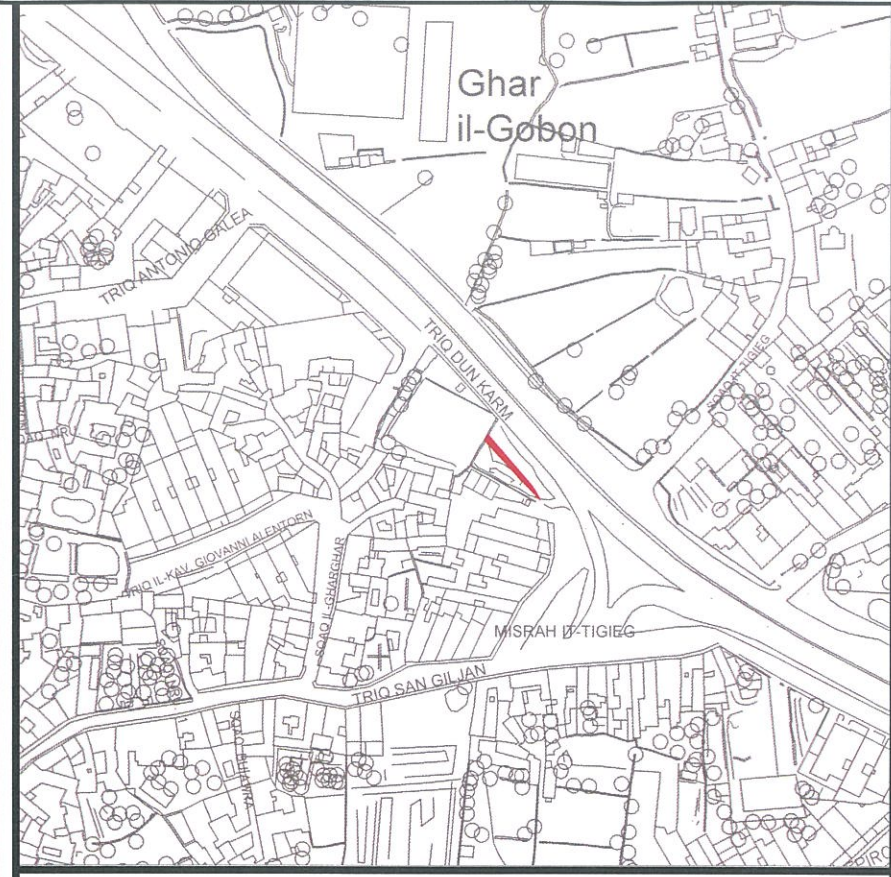

**Plot at Triq Dun Karm,
BIRKIRKARA**

Site Plan
S.S. 5273

Scale 1:2500
Map Ref.: 52160
73382

- EXTENT OF PROPERTY NO.: J20884
- PROPERTY NO.: J211413
AREA: 43.25m²

Auberge de Baviere
St. Sebastian Str, Valletta
Phone (00356) 2295 3238/39/40/42
Website landsauthority.org.mt

Estate Management & Business Development

Locality: BIRKIRKARA	
P.D. No.: 2020_0174	Scale: 1 : 250
File No.: A 4119_1997	Drawn by: bugem151

A&CE (sgd. S. Scotto)

Date: **24th February 2020**