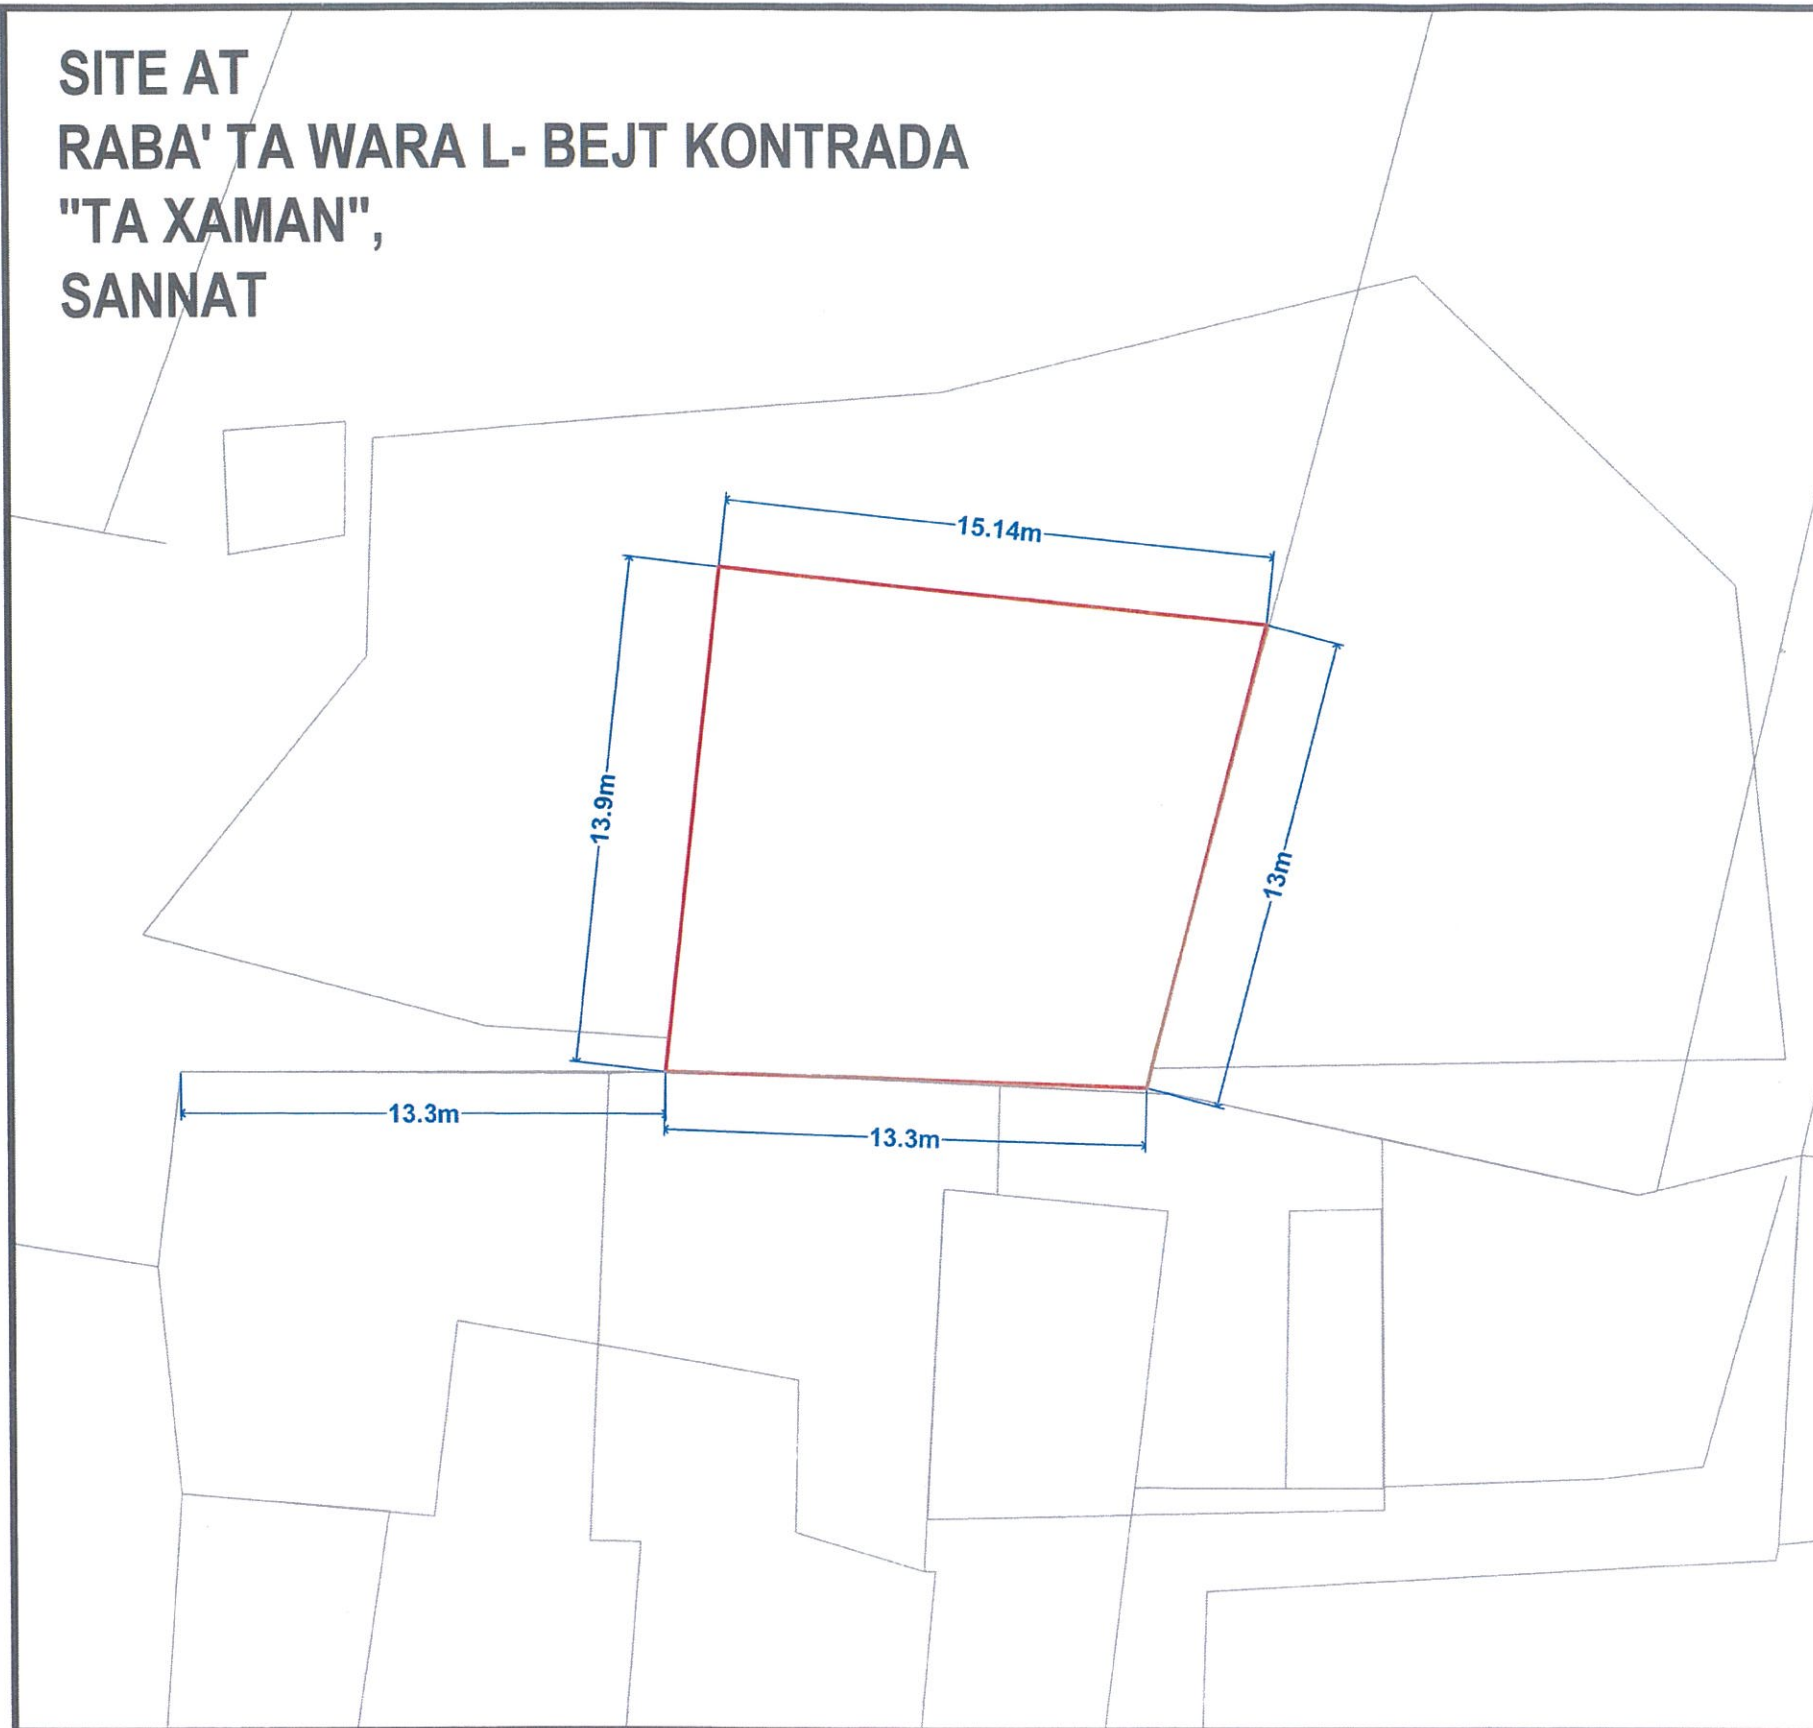

**SITE AT
RABA' TA WARAL-BEJT KONTRADA
"TA XAMAN",
SANNAT**

SCALE 1 : 200

SCALE 1 : 200

INTERPRETED FROM PLAN SUBMITTED BY APPLICANT

Site Plan
S.S. 3087

Scale 1:2500
Map Ref.: 31591
87203

 Property No : J 41637
Area : 189.22 m²